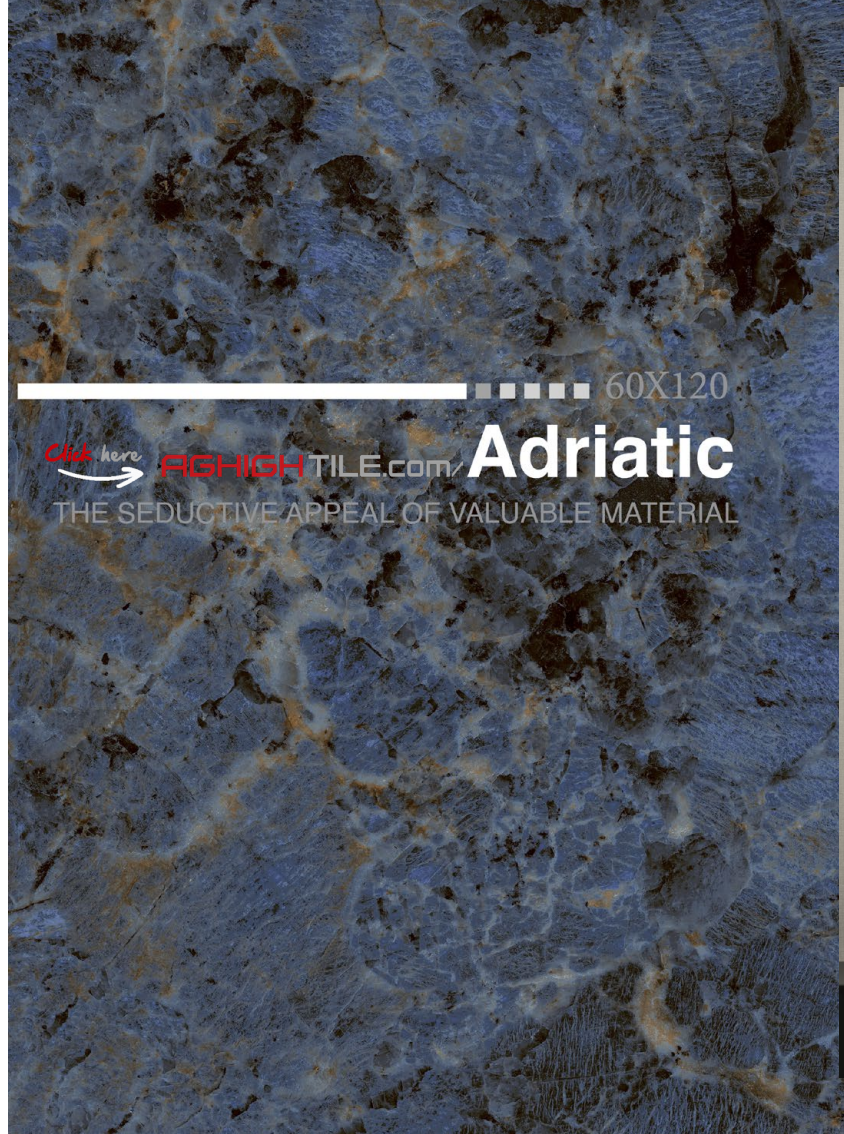

60X120

Click here

AGHIGHTILE.com/

Hissaro

THE SEDUCTIVE APPEAL OF VALUABLE MATERIAL

Adriatic/ Nano Polished/ 6 Faces

	S.q.m ² / Carton	S.q.m ² / Pallet	Weight / Carton	Gross Weight
12 mm	1.42 M ²	85 M ²	38 Kg	2280 Kg