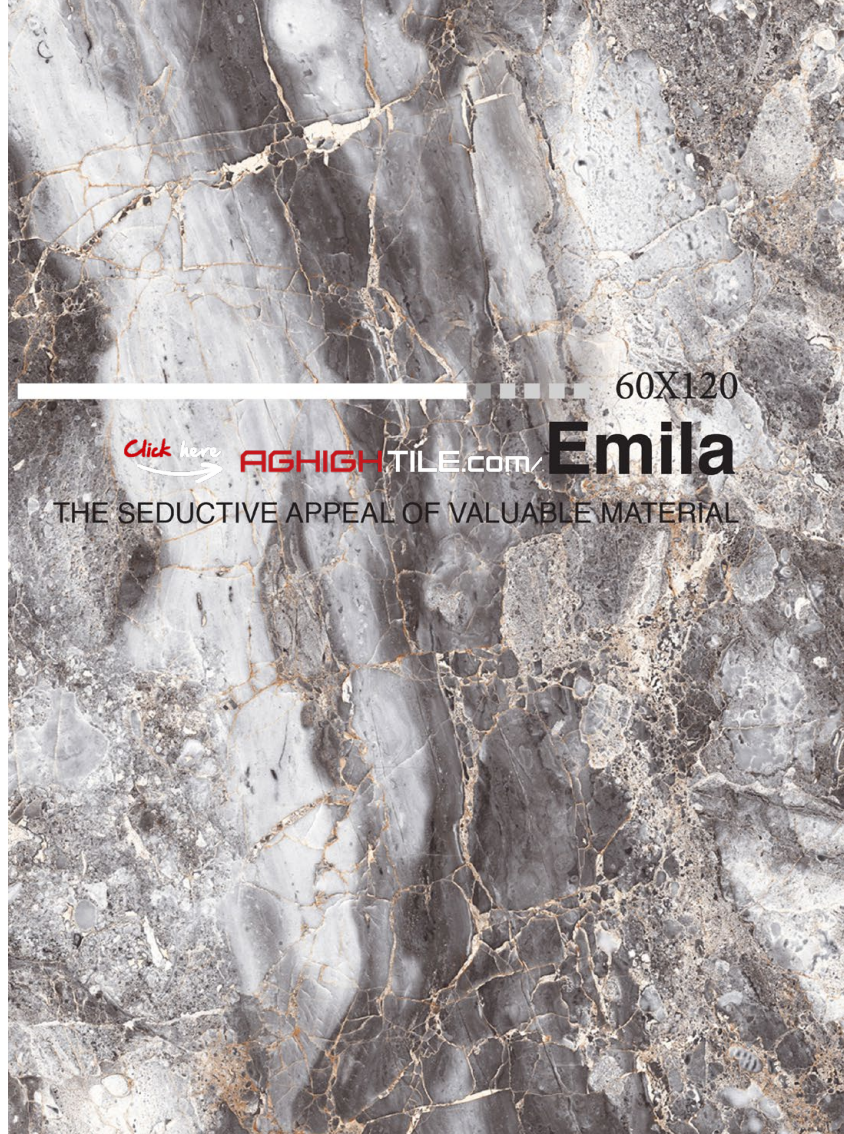

Dikenz

THE SEDUCTIVE APPEAL OF VALUABLE MATERIAL

Gray Emila/ Nano Polished/ 5 Faces

	S.q.m ² / Carton	S.q.m ² / Pallet	Weight / Carton	Gross Weight
12 mm	1.42 M ²	85 M ²	38 Kg	2280 Kg

60X120

Click here

AGHIGHTILE.com