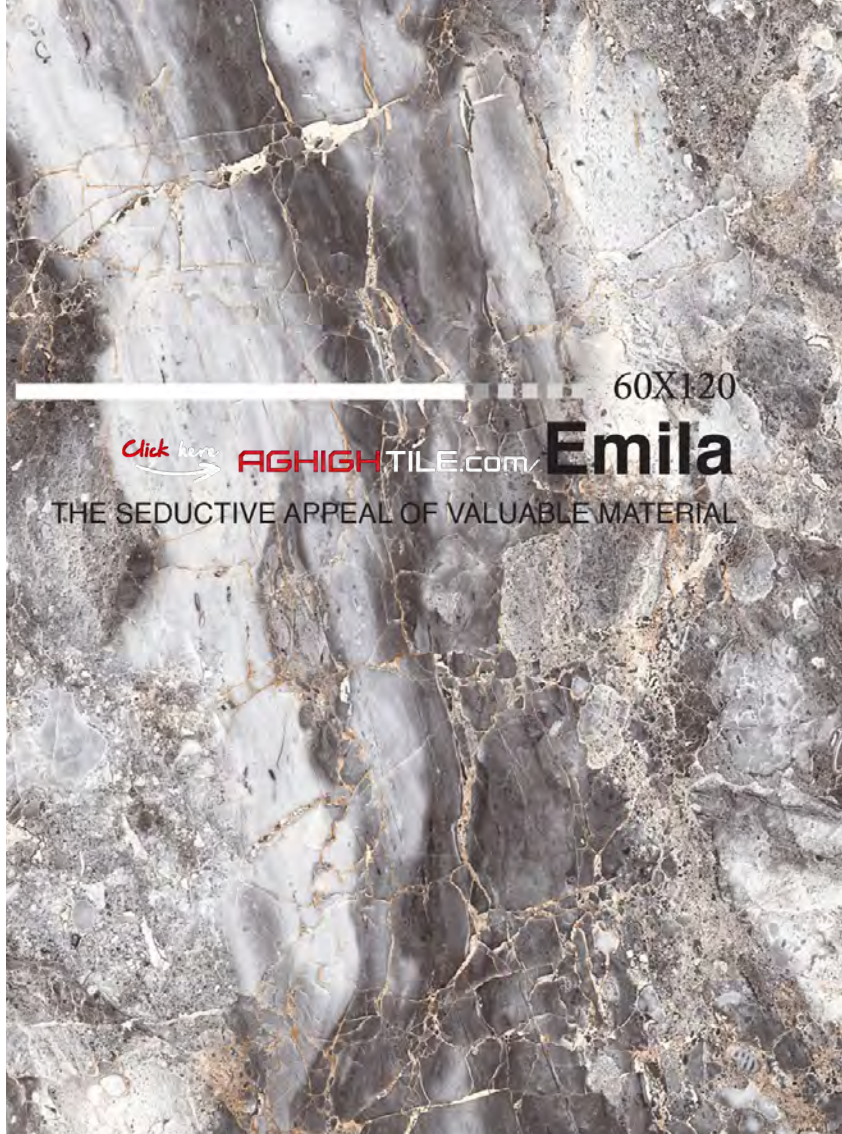

60X120

Click here

AGHIGHTILE.com/

Dikenz

THE SEDUCTIVE APPEAL OF VALUABLE MATERIAL

Gray Emila/ Nano Polished/ 5 Faces

	S.q.m ² / Carton	S.q.m ² / Pallet	Weight / Carton	Gross Weight
12 mm	1.42 M ²	85 M ²	38 Kg	2280 Kg