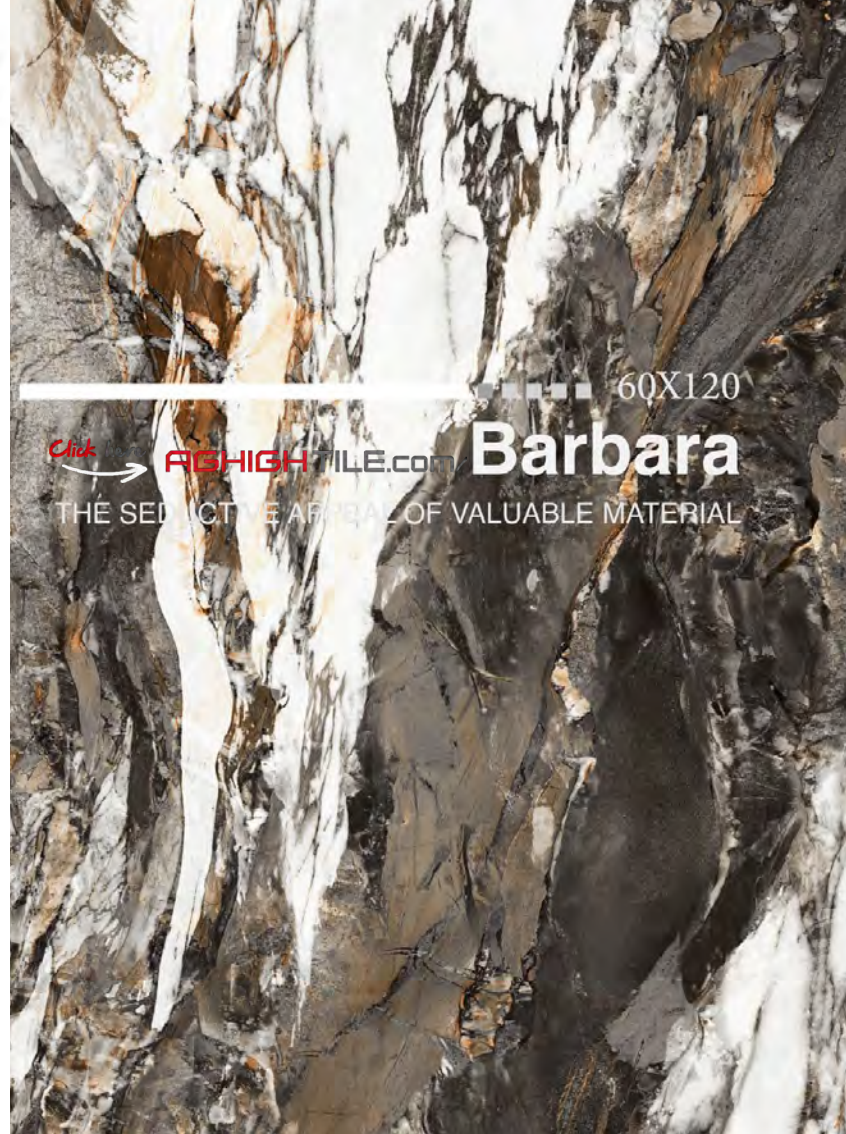

60X120

AGHIGH TILE.com

Barbara

THE SELECTIVE APPEARANCE OF VALUABLE MATERIAL