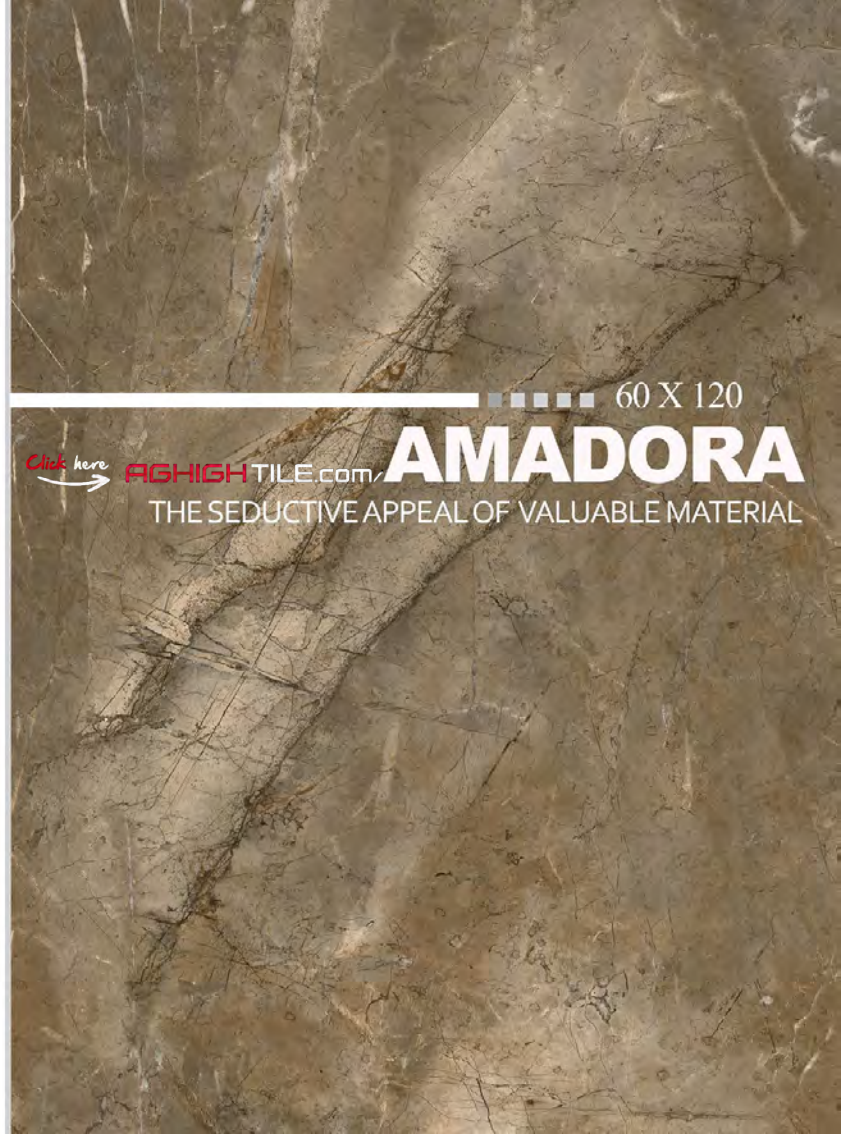

60 X 120

Click here AGHIGHTILE.com/ **DOMO**
 THE SEDUCTIVE APPEAL OF VALUABLE MATERIAL

Amadora/ Glossy/ Random/ 4 Faces

	S.q.m ² /Carton	S.q.m ² /Pallet	Weight / Carton	Gross Weight
12 mm	1.42 M ²	85 M ²	38 Kg	2280 Kg