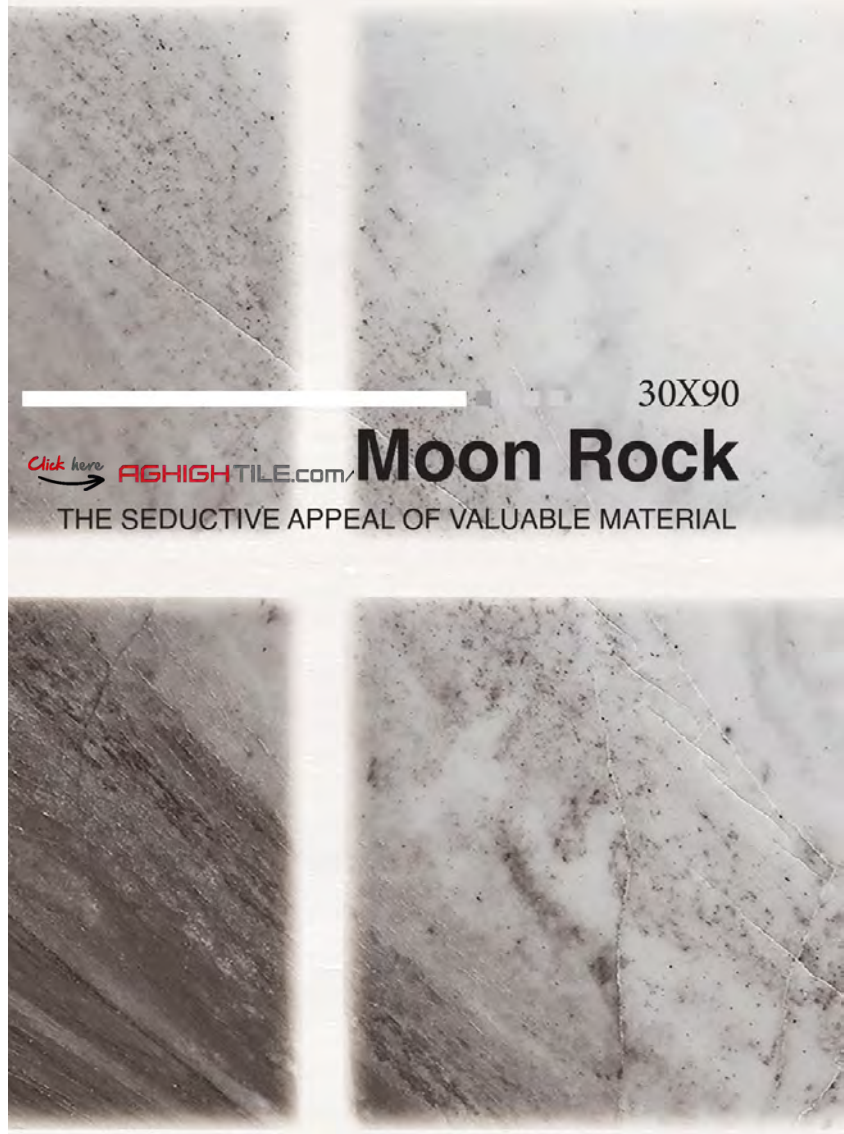

30X 90

Click here

AGHIGHTILE.com/

MILANO

THE SEDUCTIVE APPEAL OF VALUABLE MATERIAL

Moon Rock Decor/ Rustic/ Glossy/ 6 Faces

Moon Rock / Flat/ Glossy/ 6 Faces

↓ ↑	S.q.m ² /Carton	S.q.m ² /Pallet	Weight / Carton	Gross Weight
11 mm	1.35 M ²	86.4 M ²	27 Kg	1728 Kg