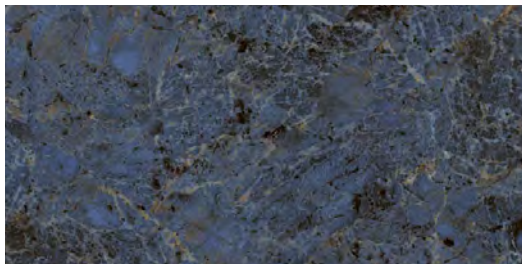

60X120

Click here

AGHIGHTILE.com/

Hissaro

THE SEDUCTIVE APPEAL OF VALUABLE MATERIAL

Adriatic/ Nano Polished/ 6 Faces

	S.q.m ² / Carton	S.q.m ² / Pallet	Weight / Carton	Gross Weight
12 mm	1.42 M ²	85 M ²	38 Kg	2280 Kg