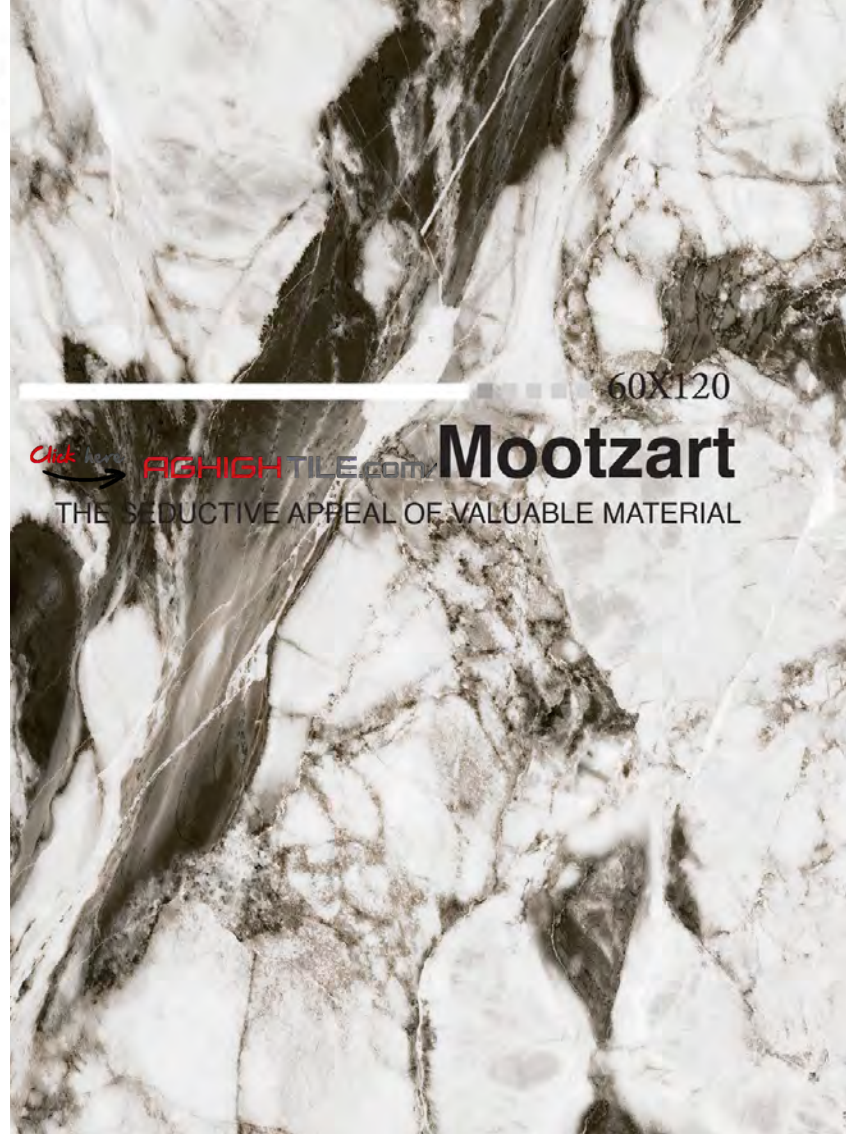

60X120

AGHIGH TILE.com

Mootzart

THE SEDUCTIVE APPEAL OF VALUABLE MATERIAL

Ramberant / Nano Polished/ 6 Faces

60X120

Click here

AGHIGHTILE.com/