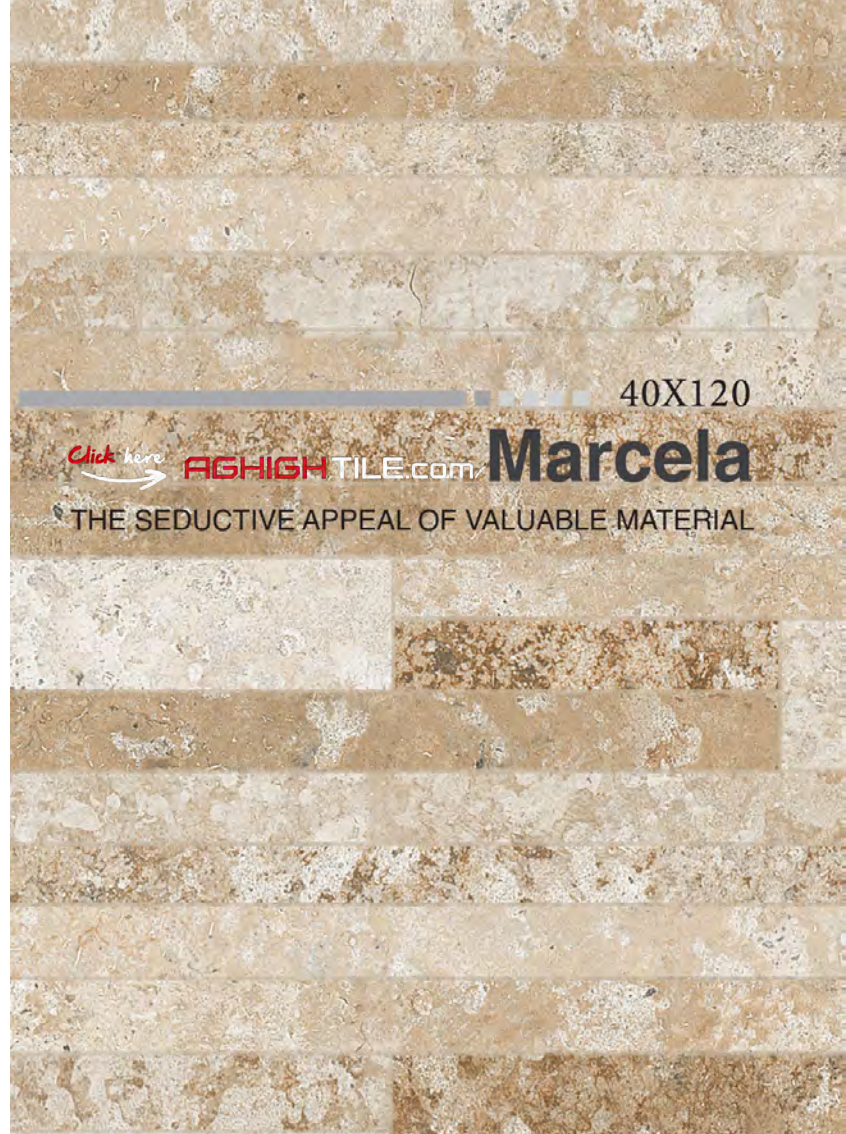

40X120

Click here →

AGHIGHTILE.com

Marcela

THE SEDUCTIVE APPEAL OF VALUABLE MATERIAL