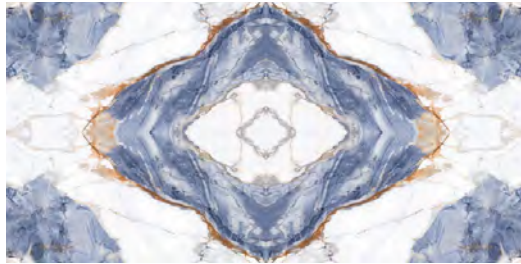

60X120

Click here

AGHIGHTILE.com/

Tranico

THE SEDUCTIVE APPEAL OF VALUABLE MATERIAL

±	S.q.m ² / Carton	S.q.m ² / Pallet	Weight / Carton	Gross Weight
12 mm	1.42 M ²	85 M ²	38 Kg	2280 Kg

Rivera Book Match A&B/ Nano Polished