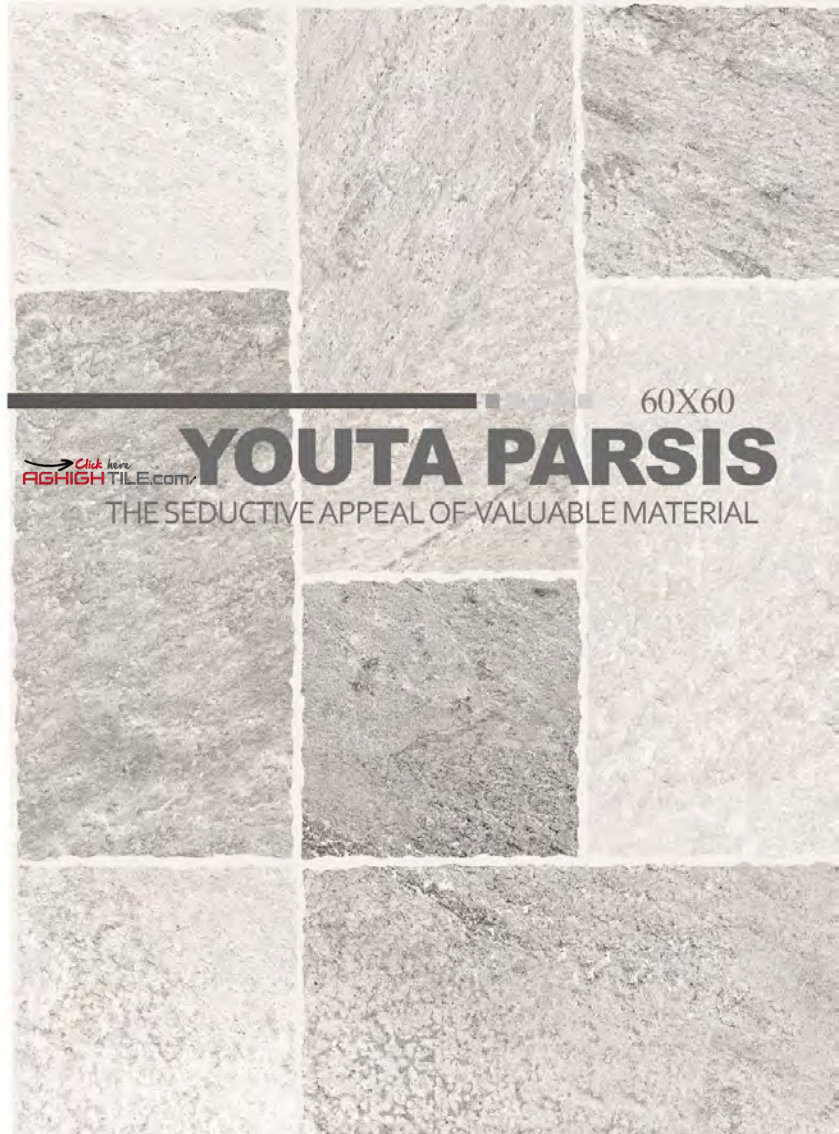

60X60

[Click here
AGHIGH TILE.com](http://AGHIGHTILE.com)

YOUTA PARSIS

THE SEDUCTIVE APPEAL OF VALUABLE MATERIAL