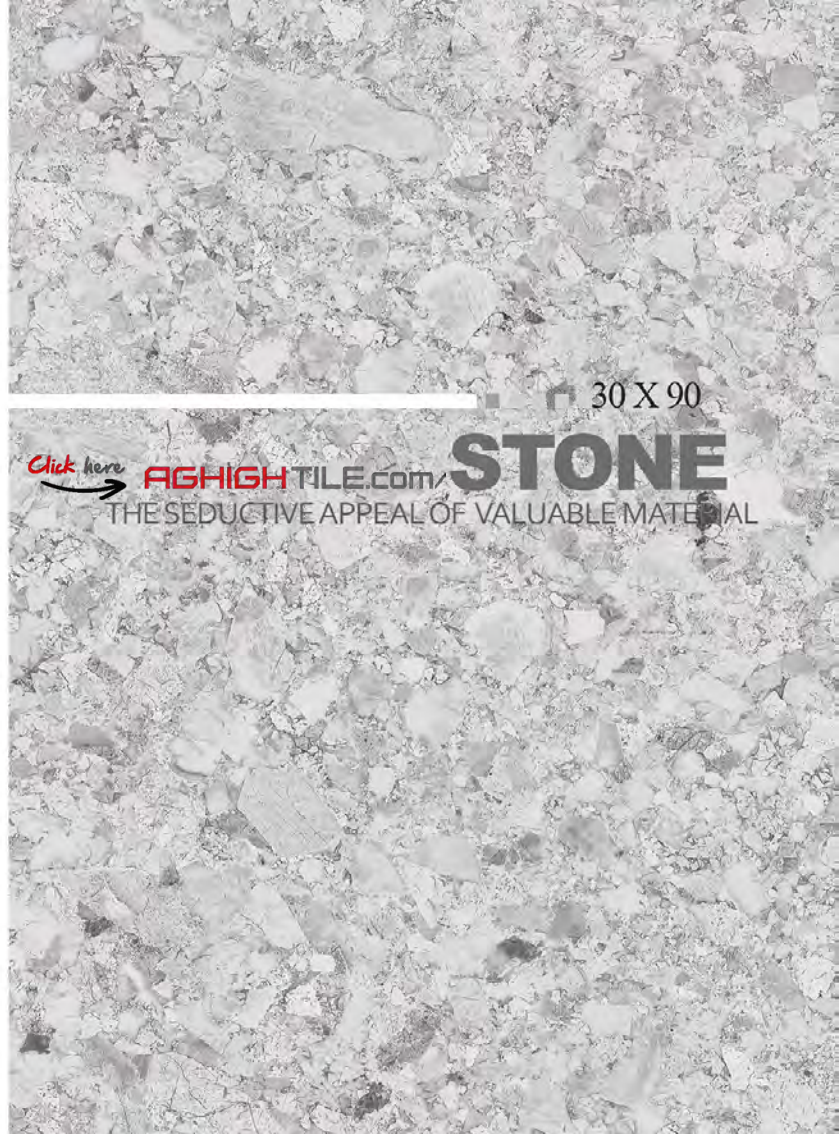

30 X 90

Click here

AGHIGHTILE.com/ **SERJI**
THE SEDUCTIVE APPEAL OF VALUABLE MATERIAL

Stone Decor/ Rustic/ Matt/ 5 Faces

Stone/ Flat/ Matt/ 5 Faces

	S.q.m ² /Carton	S.q.m ² /Pallet	Weight / Carton	Gross Weight
11 mm	1.35 M ²	86.4 M ²	27 Kg	1728 Kg