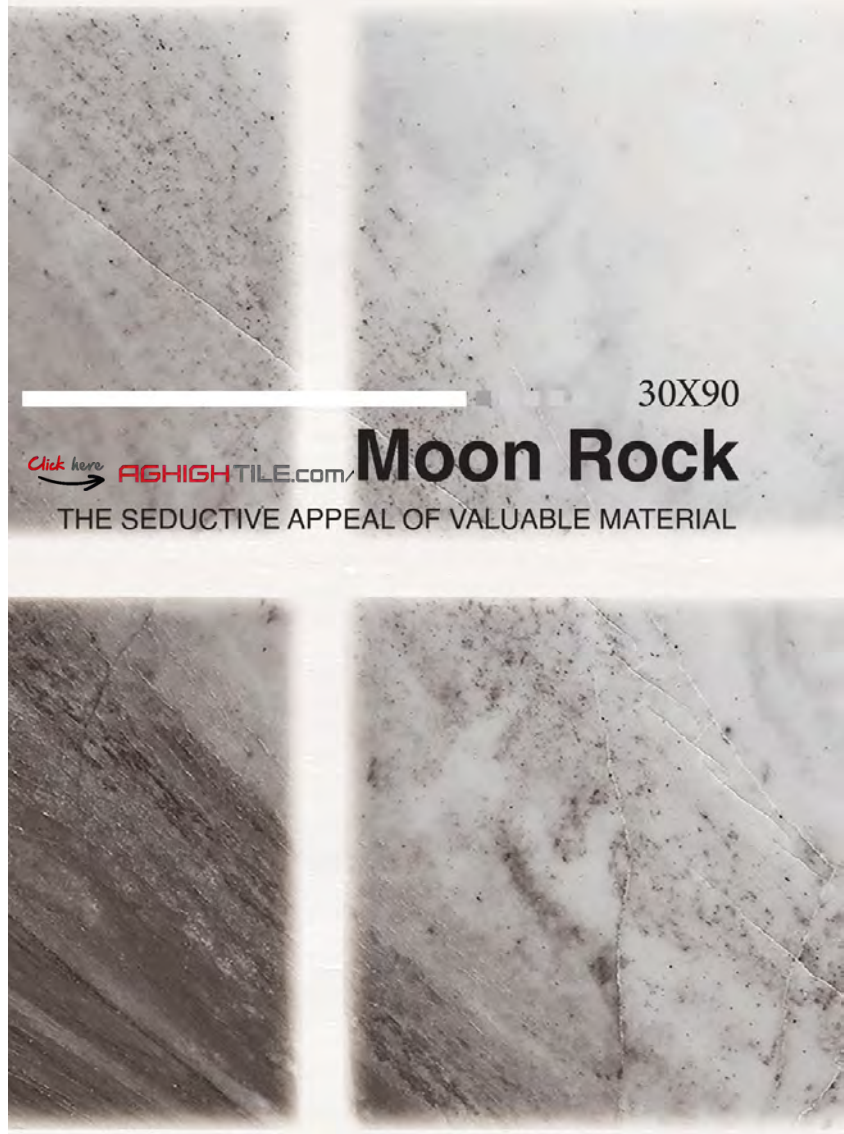

30X 90

Click here AGHIGHTILE.com/ **MILANO**
 THE SEDUCTIVE APPEAL OF VALUABLE MATERIAL

Moon Rock Decor/ Rustic/ Glossy/ 6 Faces

Moon Rock / Flat/ Glossy/ 6 Faces

↓ ↑	S.q.m ² /Carton	S.q.m ² /Pallet	Weight / Carton	Gross Weight
11 mm	1.35 M ²	86.4 M ²	27 Kg	1728 Kg