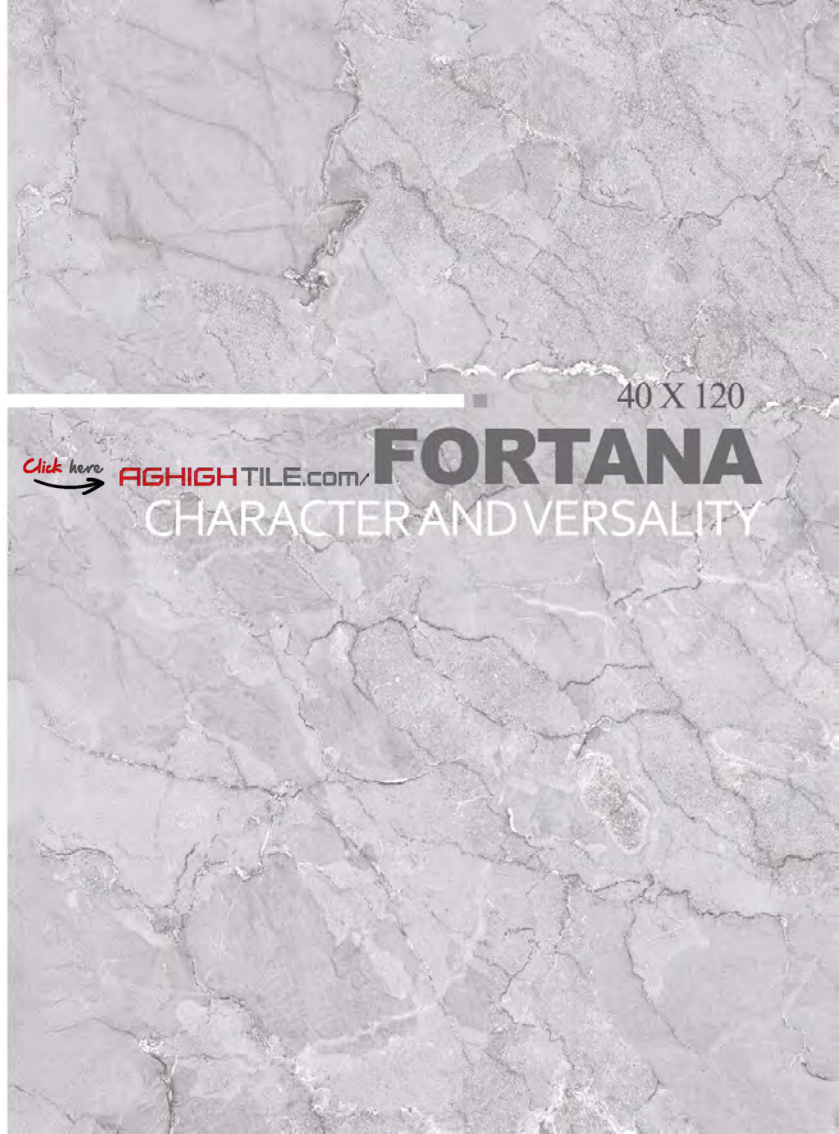

40 X 120

Click here

AGHIGHTILE.com/

FORTANA

CHARACTER AND VERSALITY