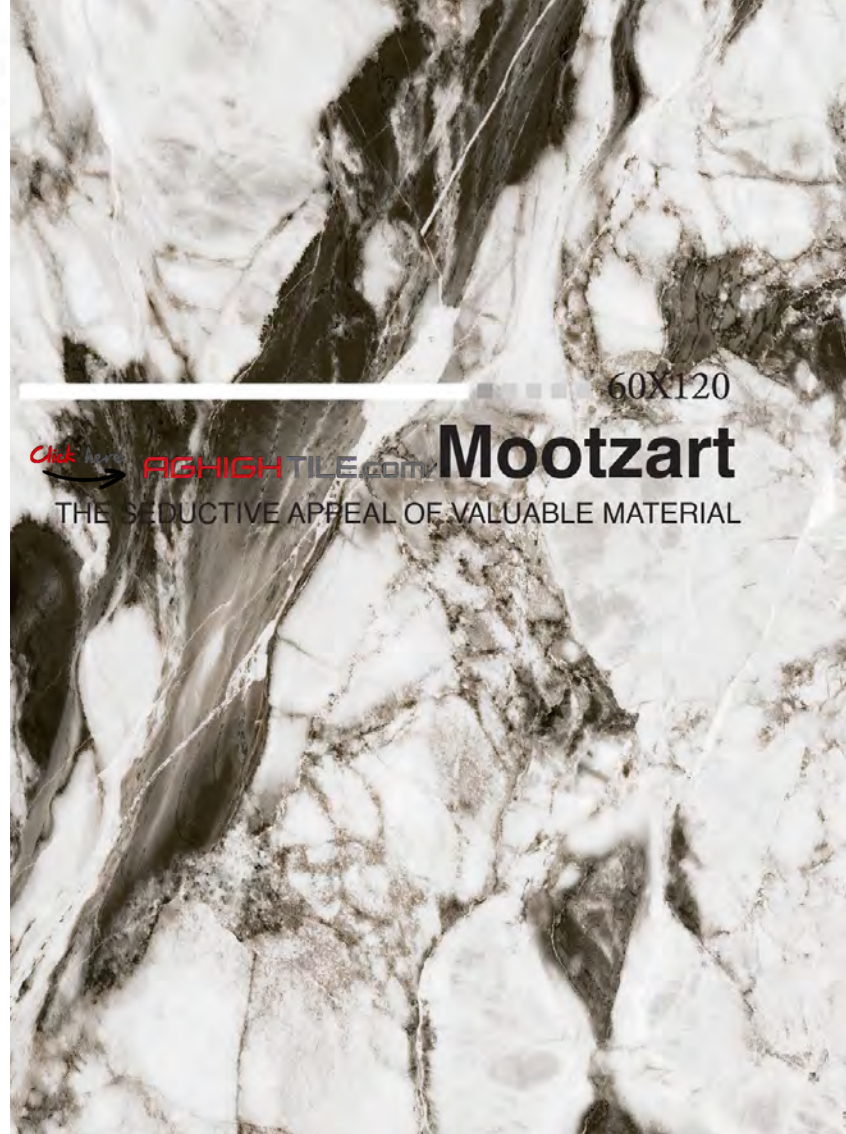

60X120

AGHIGH TILE.com

Mootzart

THE SEDUCTIVE APPEAL OF VALUABLE MATERIAL