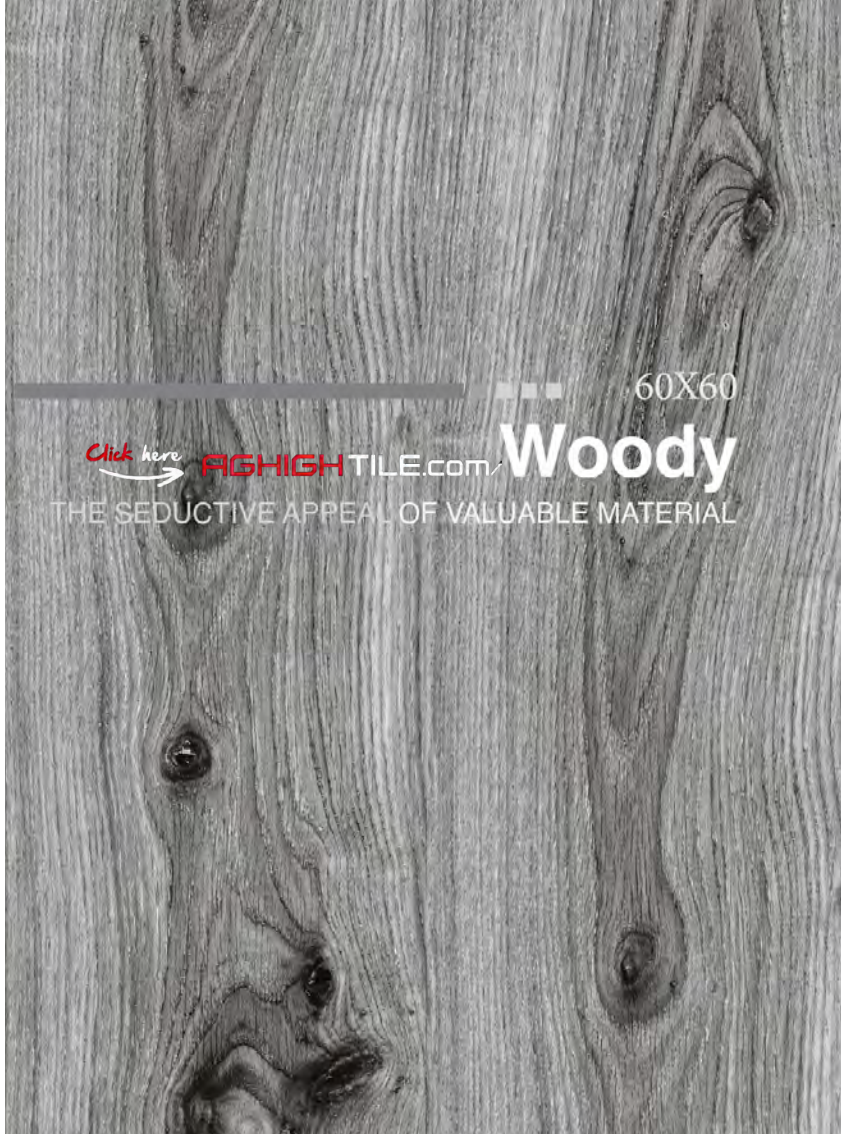

60X60

Click here

FGHIGHTILE.com/

Woody

THE SEDUCTIVE APPEAL OF VALUABLE MATERIAL