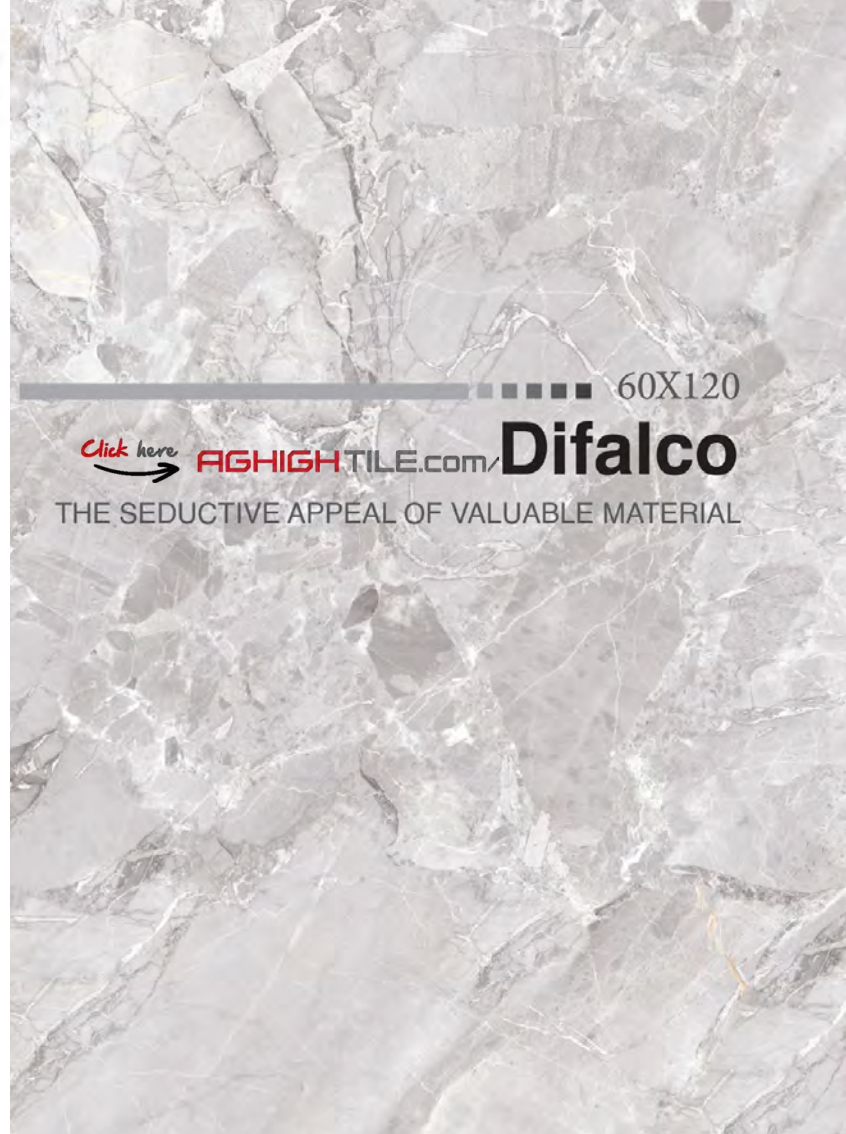

60X120

Click here

AGHIGH.TILE.com/

Difalco

THE SEDUCTIVE APPEAL OF VALUABLE MATERIAL