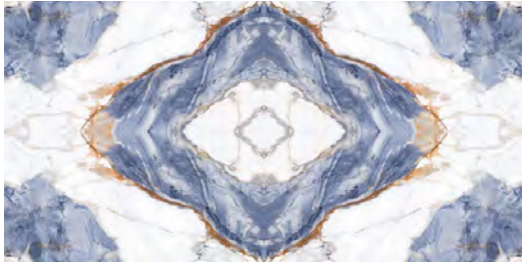

60X120

Click here

AGHIGHTILE.com/

Tranico

THE SEDUCTIVE APPEAL OF VALUABLE MATERIAL

±	S.q.m ² / Carton	S.q.m ² / Pallet	Weight / Carton	Gross Weight
12 mm	1.42 M ²	85 M ²	38 Kg	2280 Kg

Rivera Book Match A&B/ Nano Polished