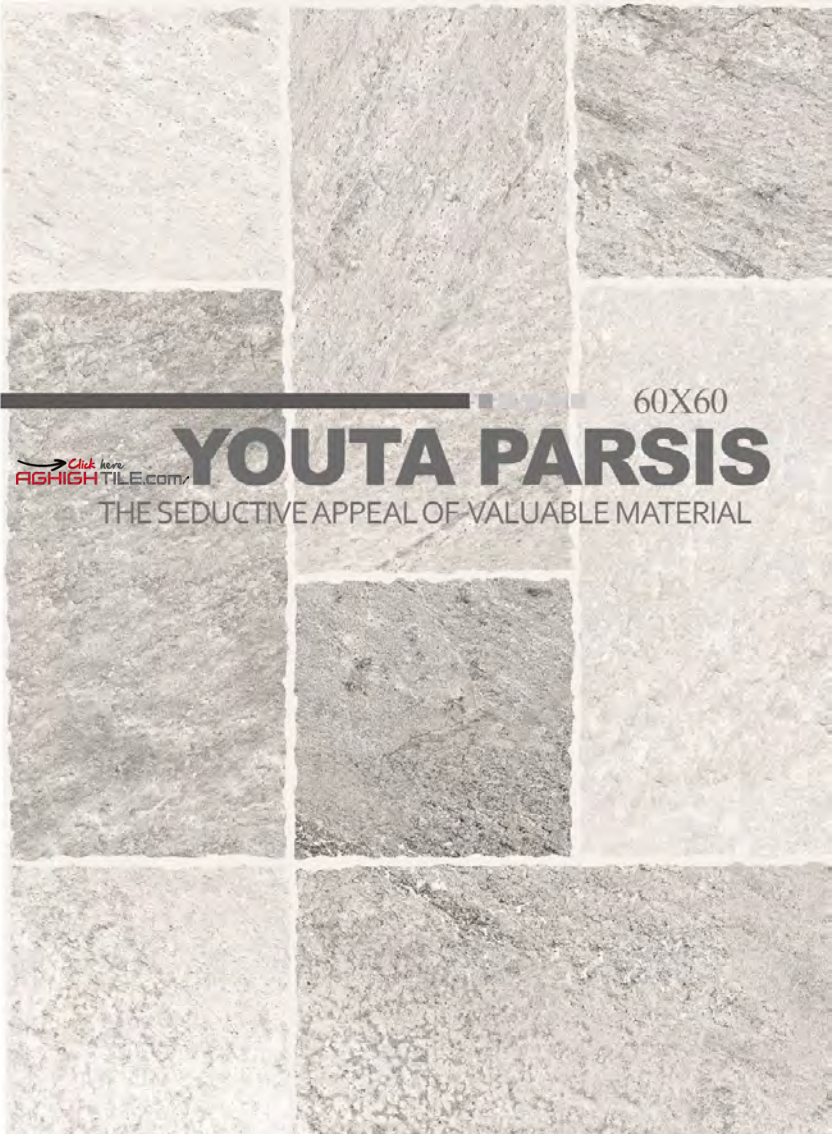

60X60

[Click here
AGHIGH TILE.com](http://AGHIGHTILE.com)

YOUTA PARSIS

THE SEDUCTIVE APPEAL OF VALUABLE MATERIAL