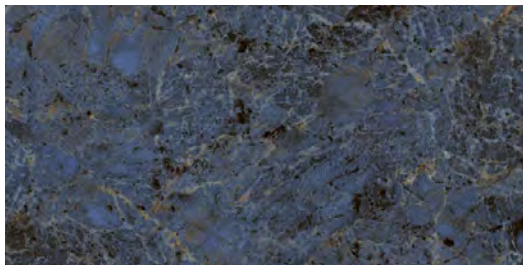

60X120

Click here

AGHIGHTILE.com/

Hissaro

THE SEDUCTIVE APPEAL OF VALUABLE MATERIAL

Adriatic/ Nano Polished/ 6 Faces

	S.q.m ² / Carton	S.q.m ² / Pallet	Weight / Carton	Gross Weight
12 mm	1.42 M ²	85 M ²	38 Kg	2280 Kg