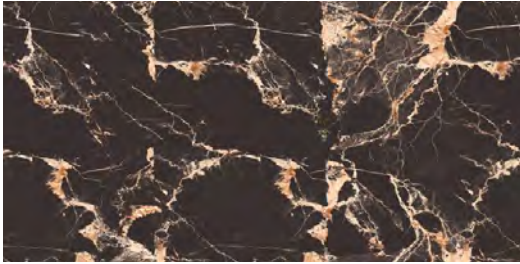

Light Gray Difalco/ Flat/ Matt/ 6 Faces

	S.q.m ² /Carton	S.q.m ² /Pallet	Weight / Carton	Gross Weight
12 mm	1.42 M ²	85 M ²	38 Kg	2280 Kg

60X120

Click here

AGHIGH.TILE.com/

Difalco

THE SEDUCTIVE APPEAL OF VALUABLE MATERIAL