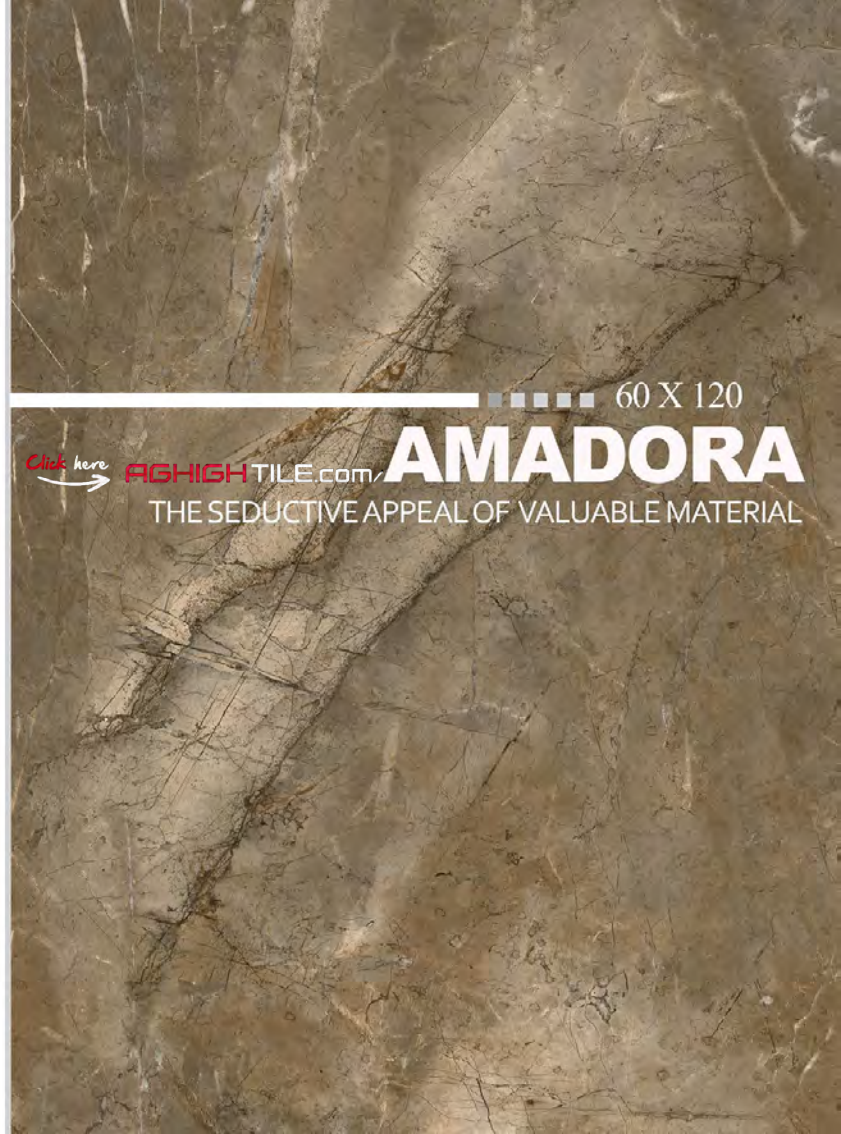

60 X 120

Click here

AGHIGHTILE.com/ **DOMO**
THE SEDUCTIVE APPEAL OF VALUABLE MATERIAL

Amadora/ Glossy/ Random/ 4 Faces

±	S.q.m ² / Carton	S.q.m ² / Pallet	Weight / Carton	Gross Weight
12 mm	1.42 M ²	85 M ²	38 Kg	2280 Kg