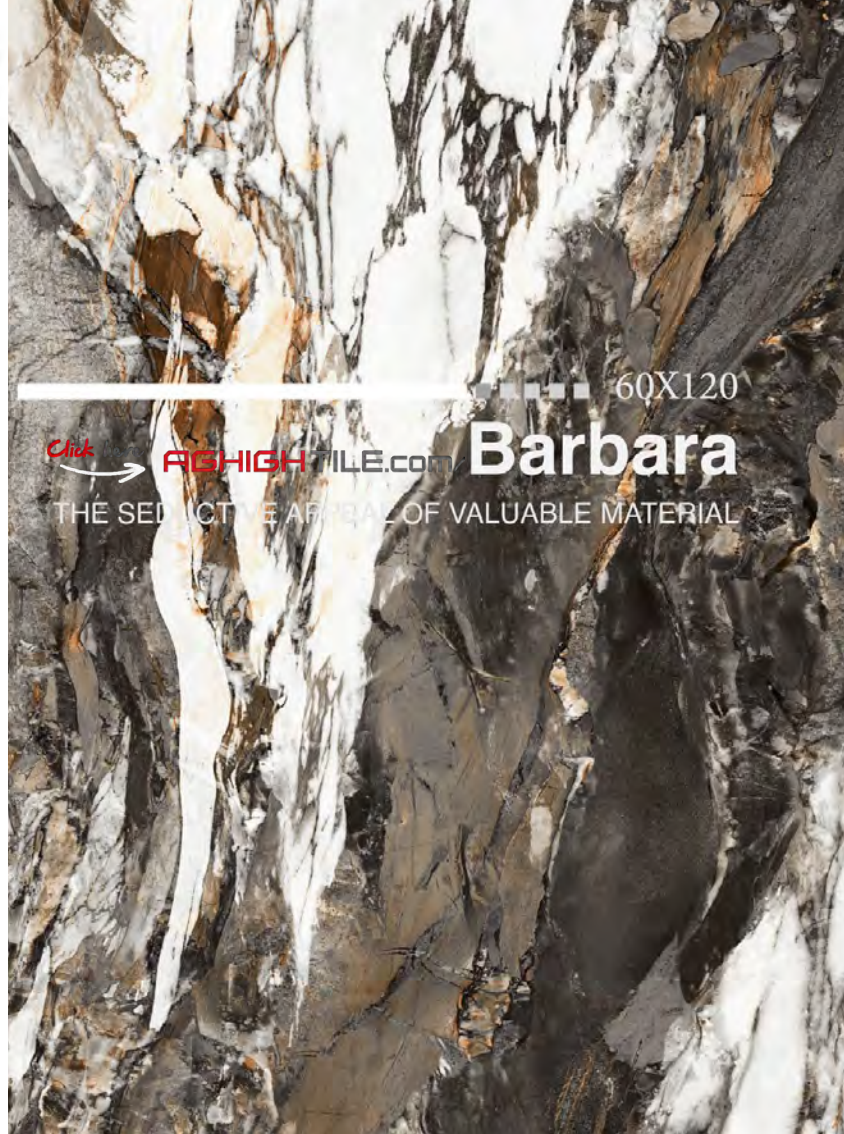

60X120

AGHIGH TILE.com

Barbara

THE SELECTIVE APPEARANCE OF VALUABLE MATERIAL