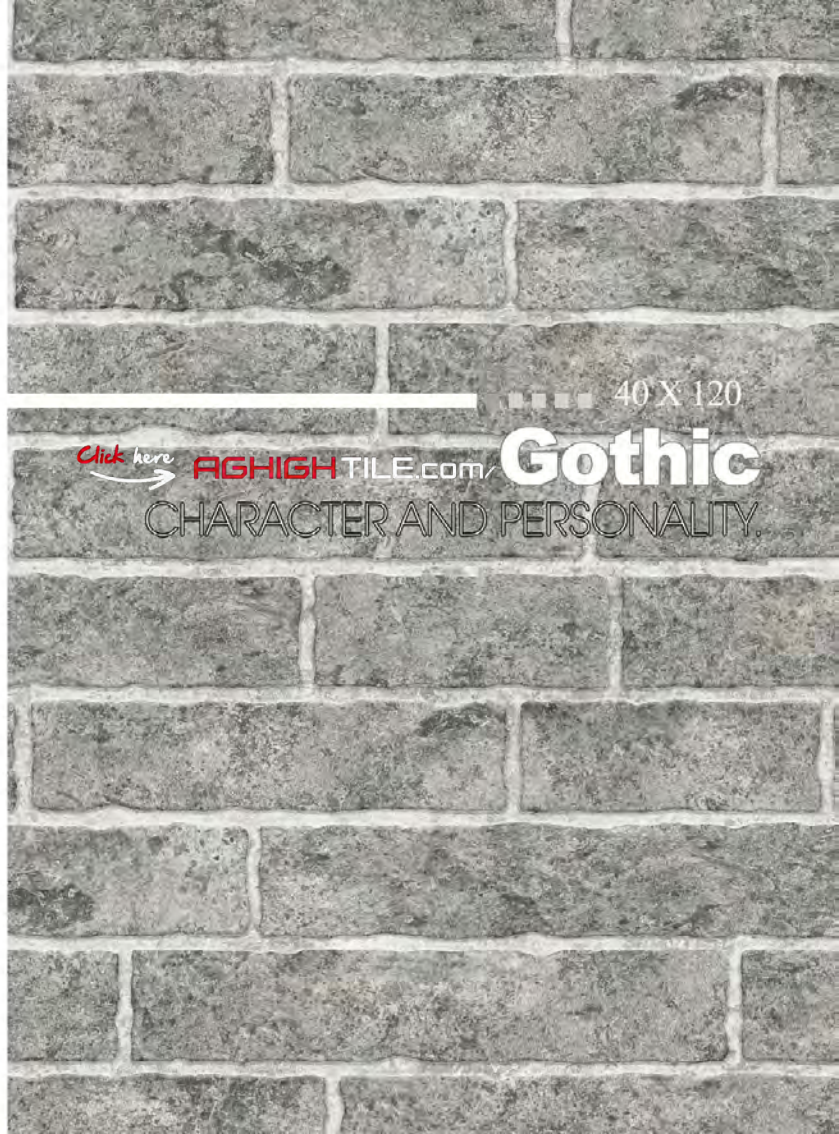

40 X 120

Click here

AGHIGHTILE.com

Gothic
CHARACTER AND PERSONALITY