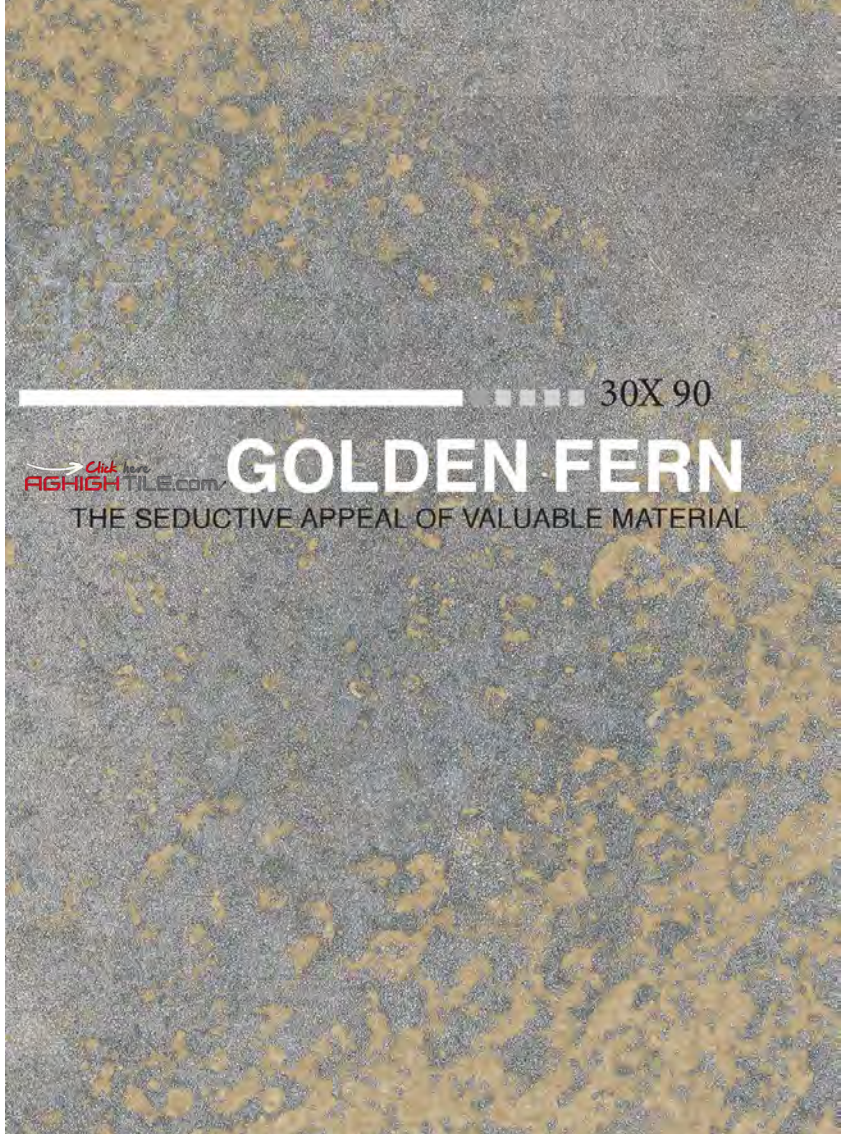

30X 90

[Click here AGHIGHTILE.com](http://AGHIGHTILE.com)

GOLDEN FERN

THE SEDUCTIVE APPEAL OF VALUABLE MATERIAL

Light Gray Shezni / Glossy/ 3 Faces

Shezni Decor / Glossy/ Rustic/ 3 Faces

Dark Gray Shezni / Glossy/ 3 Faces