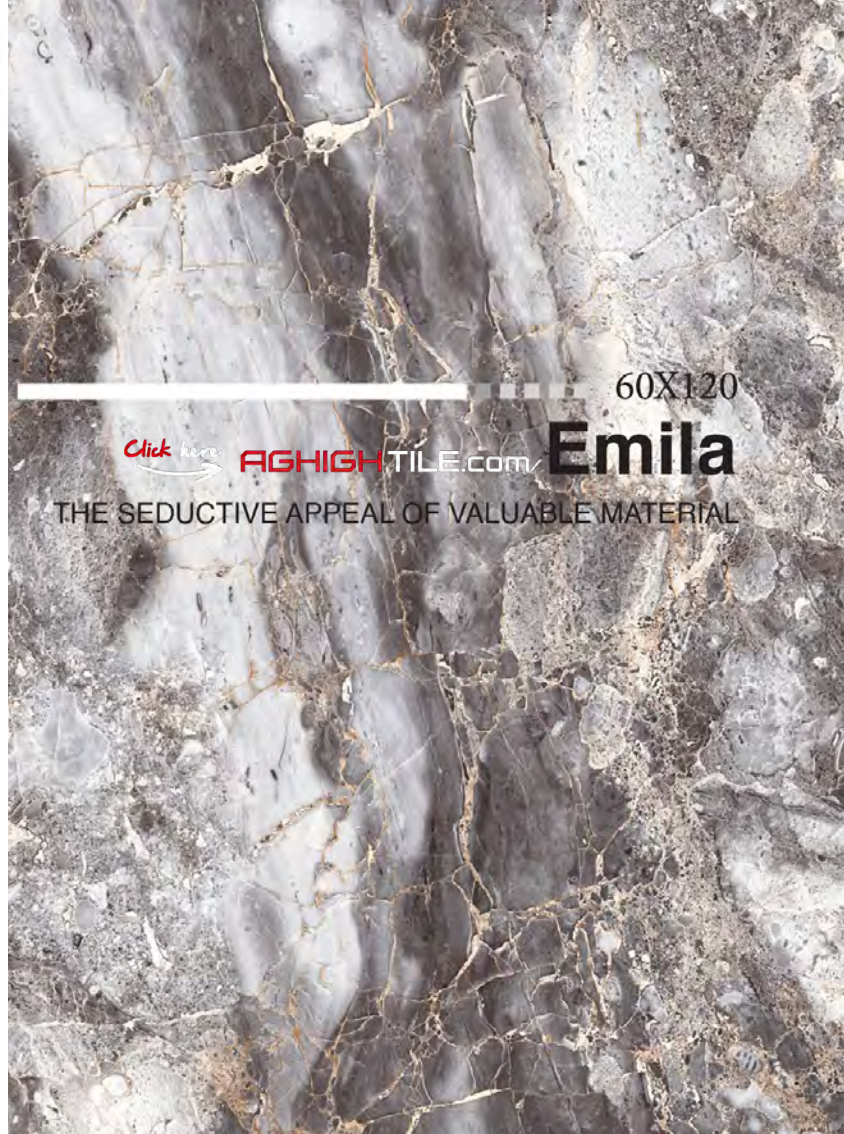

60X120

Click here

AGHIGHTILE.com/

Dikenz

THE SEDUCTIVE APPEAL OF VALUABLE MATERIAL

Gray Emila/ Nano Polished/ 5 Faces

	S.q.m ² / Carton	S.q.m ² / Pallet	Weight / Carton	Gross Weight
12 mm	1.42 M ²	85 M ²	38 Kg	2280 Kg