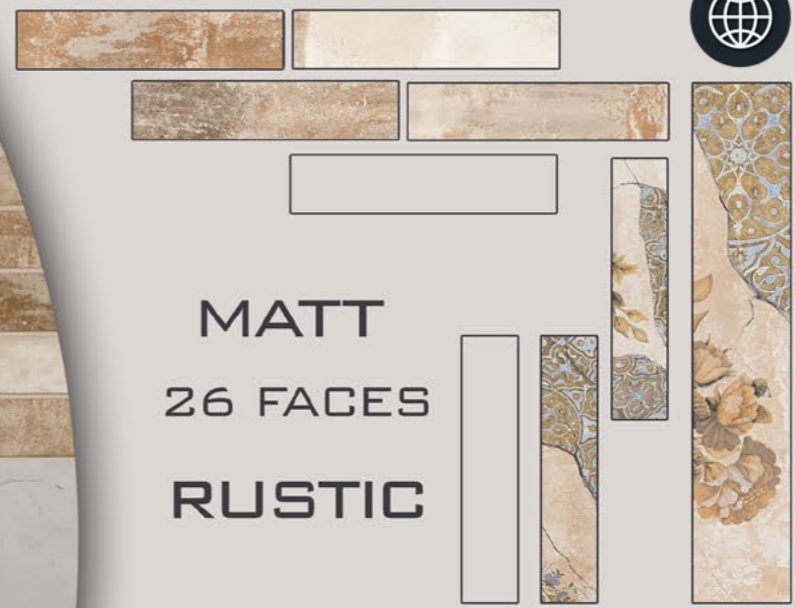

WHITE

36 FACES

VISTERIA

MATT
RUSTIC
55 FACES

MONARDA

MATT
26 FACES
RUSTIC

METALICA

MATT
RUSTIC
32 FACES