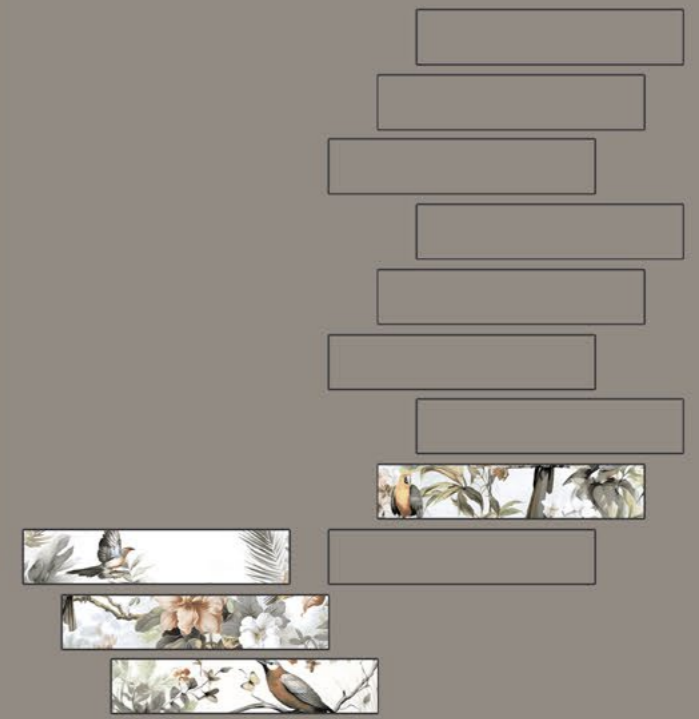

GARDEN

MATT
FLAT
20FACES