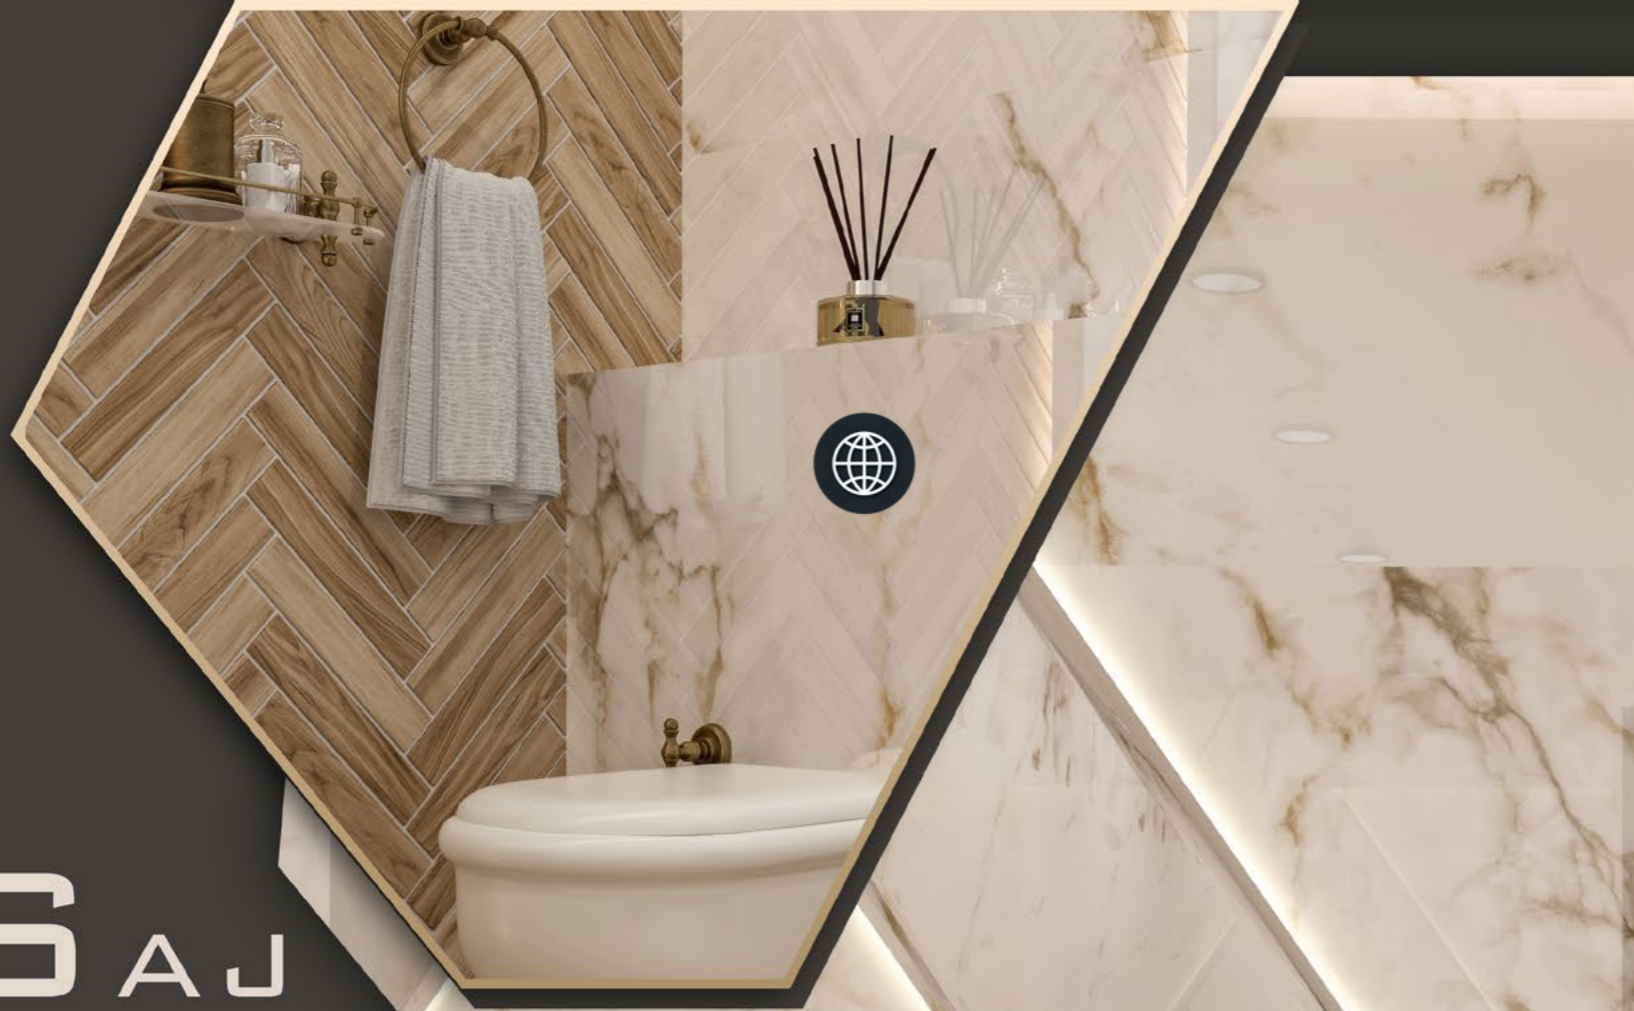

S A J

32 FACES
RUSTIC
MATT