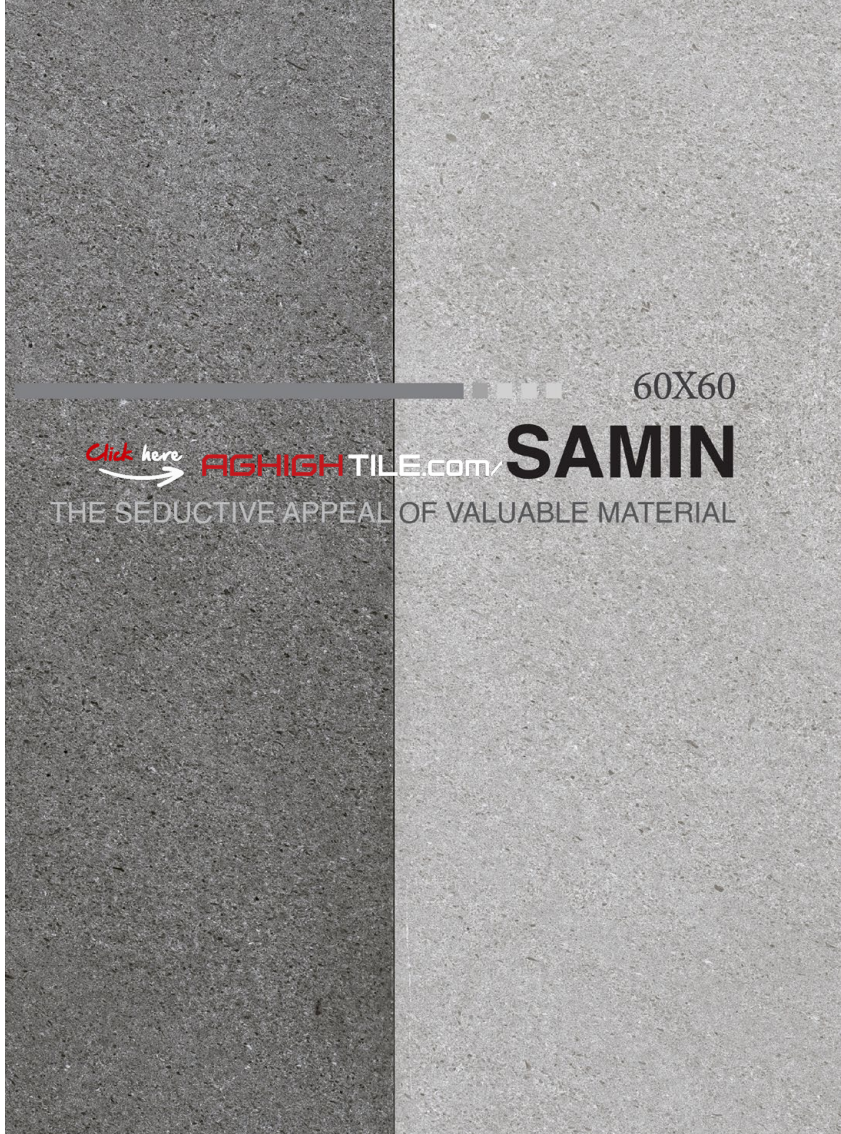

60X60

Click here

AGHIGHTILE.com/

Mahva

THE SEDUCTIVE APPEAL OF VALUABLE MATERIAL

Dark Gray Samin/ Matt/ 4 Faces

Light Gray Samin/ Matt/ 4 Faces

60X60