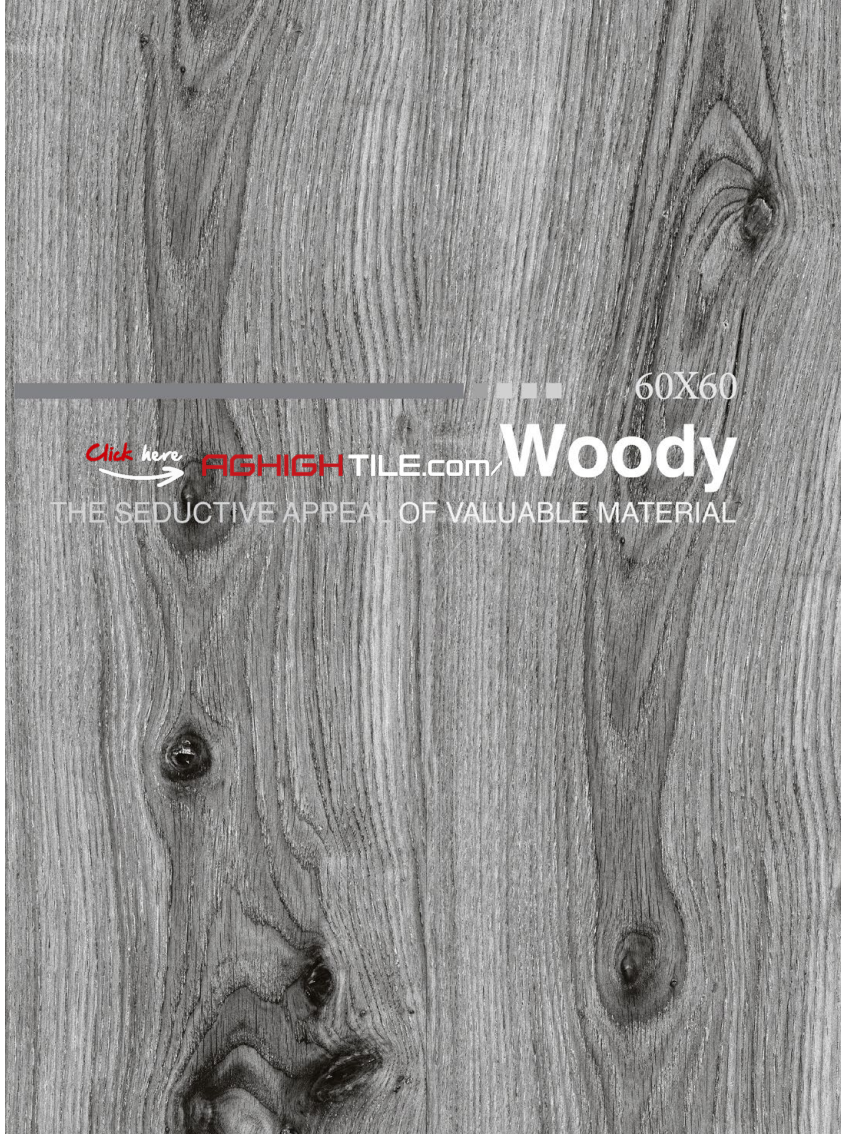

60X60

Click here

AGHIGH TILE.com/

Woody

THE SEDUCTIVE APPEAL OF VALUABLE MATERIAL