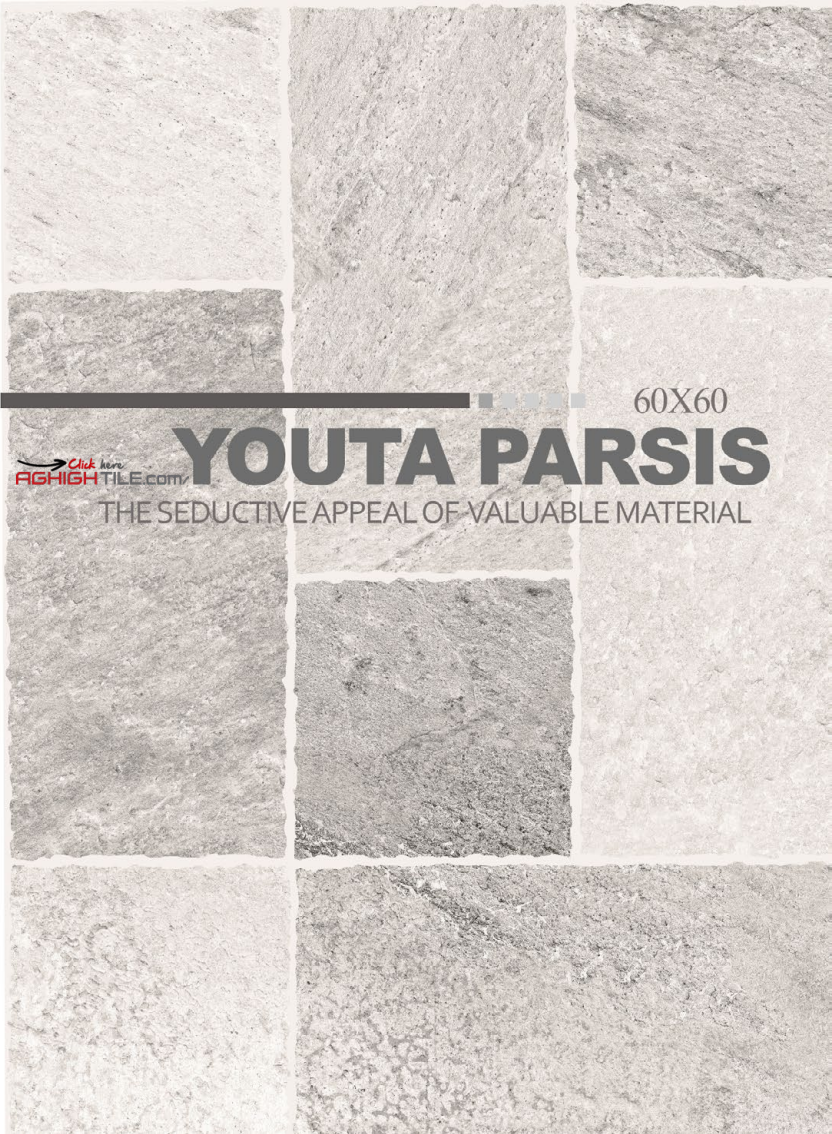

60X60

[Click here
AGHIGH TILE.com](http://AGHIGHTILE.com)

YOUTA PARSIS

THE SEDUCTIVE APPEAL OF VALUABLE MATERIAL