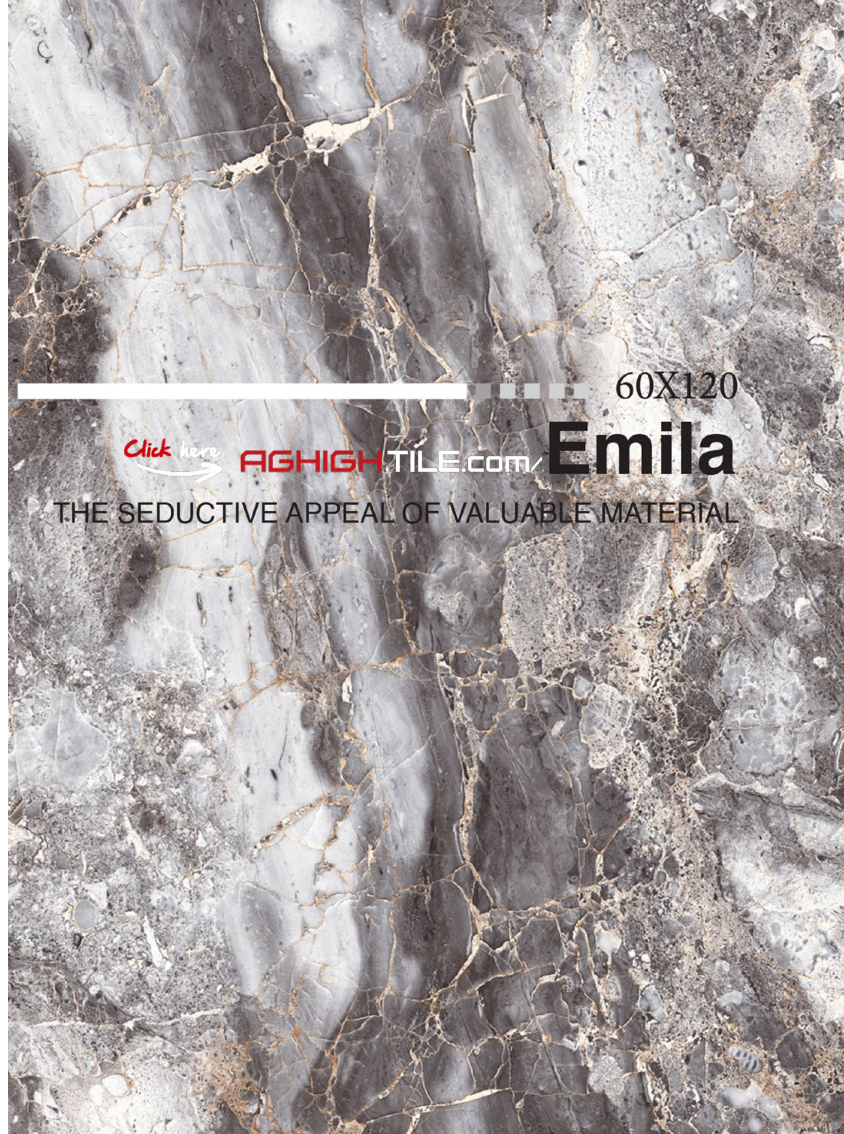

60X120

Click here

AGHIGHTILE.com/

Dikenz

THE SEDUCTIVE APPEAL OF VALUABLE MATERIAL

Gray Emila/ Nano Polished/ 5 Faces

	S.q.m ² / Carton	S.q.m ² / Pallet	Weight / Carton	Gross Weight
12 mm	1.42 M ²	85 M ²	38 Kg	2280 Kg