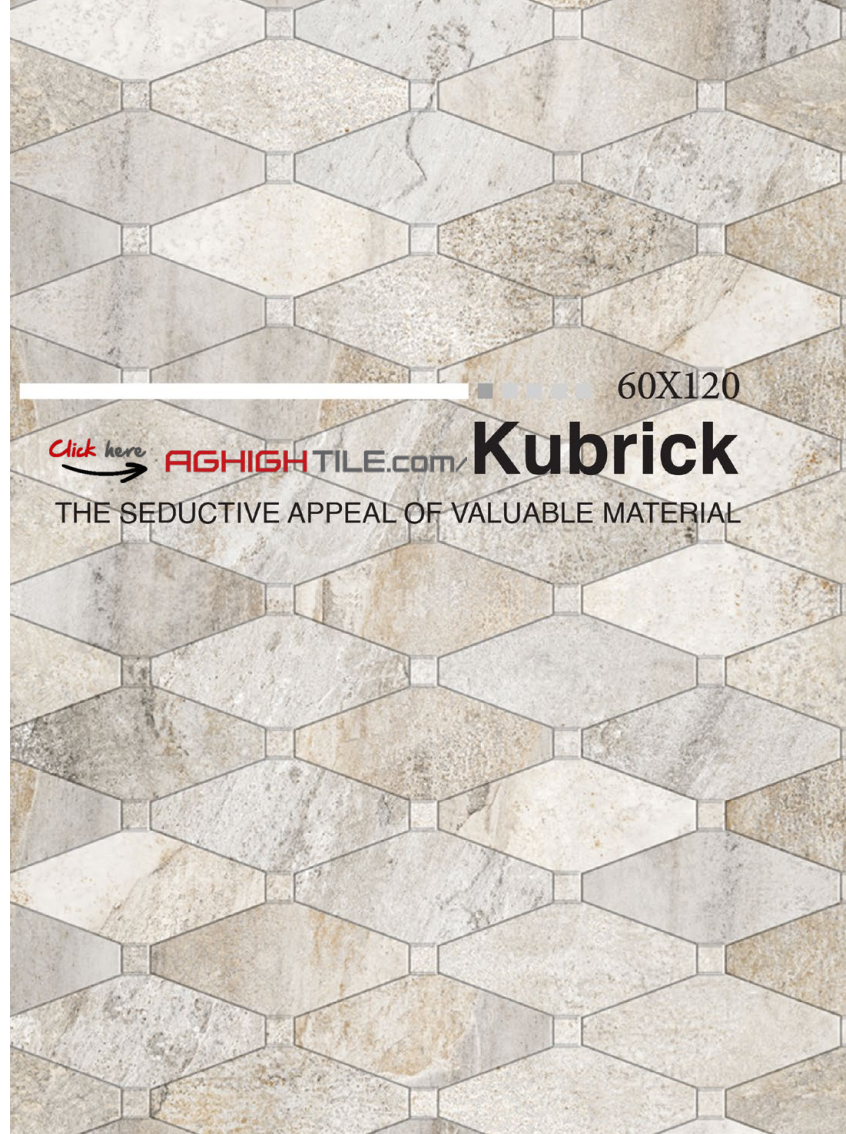

Anjela

THE SEDUCTIVE APPEAL OF VALUABLE MATERIAL

Kubrick/ Flat/ Matt/ 5 Faces

Kubrick Decor A/ Rustic/ Matt/ 5 Faces

Kubrick Decor B/ Rustic/ Matt/ 4 Faces

	S.q.m ² / Carton	S.q.m ² / Pallet	Weight / Carton	Gross Weight
12 mm	1.42 M ²	85 M ²	38 Kg	2280 Kg

60X120

Click here

AGHIGHTILE.com/

Kubrick

THE SEDUCTIVE APPEAL OF VALUABLE MATERIAL

Light Gray Hertic/ Flat/ Matt/ 6 Faces

60X120

Click here