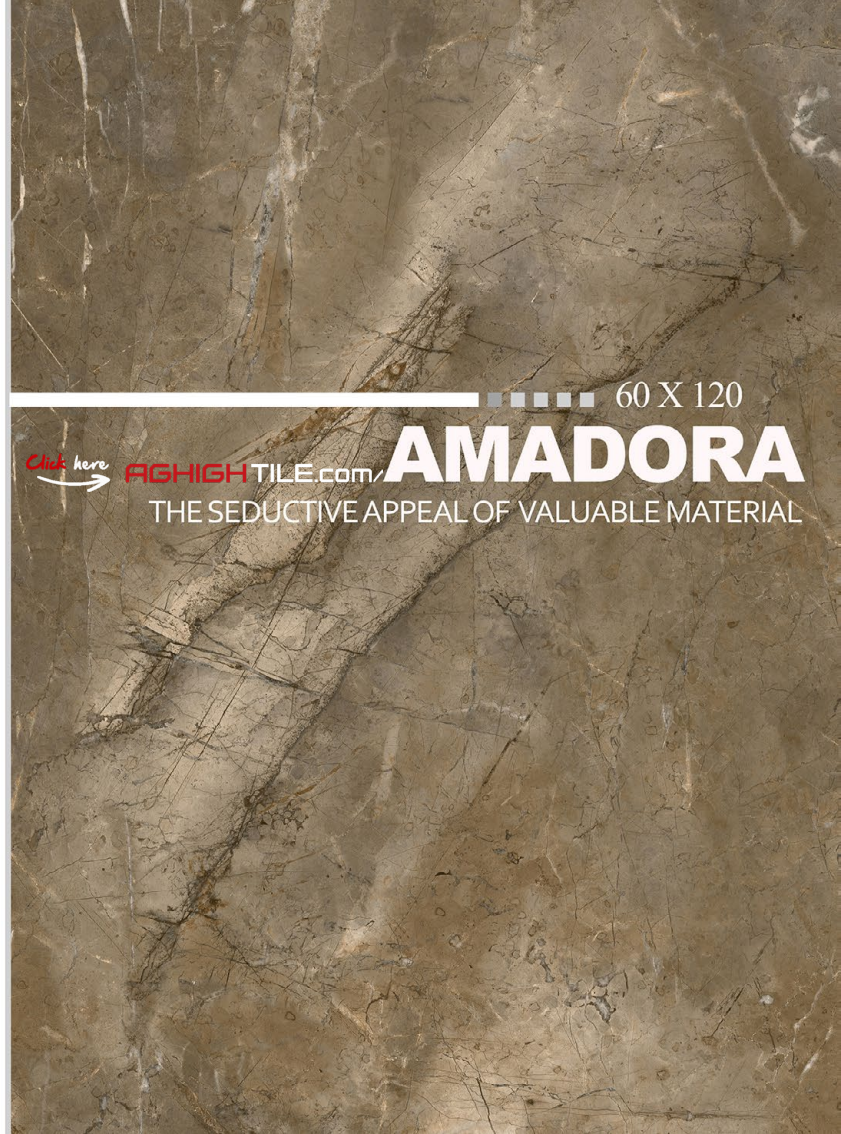

60 X 120

Click here
→

AGHIGHTILE.com

AMADORA

THE SEDUCTIVE APPEAL OF VALUABLE MATERIAL