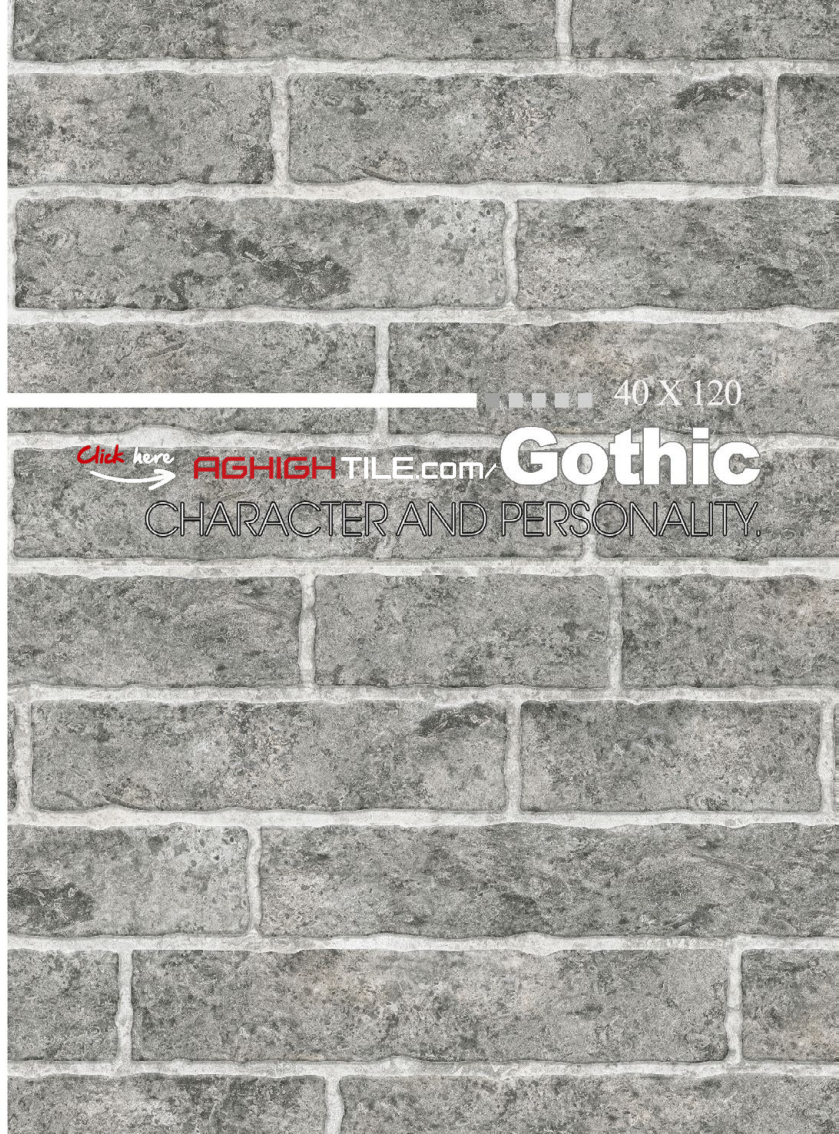

40 X 120

Click here

AGHIGHTILE.com/ **Gothic**
CHARACTER AND PERSONALITY.