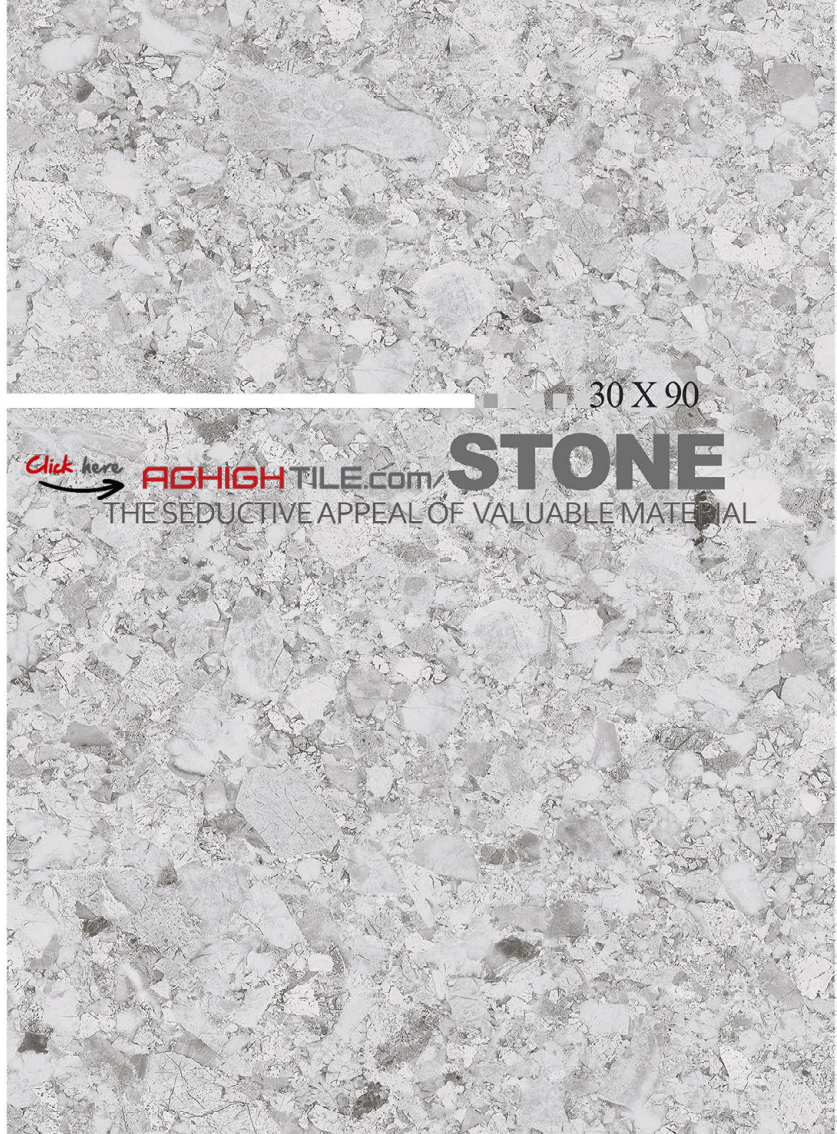

Click here

AGHIGHTILE.com/

SERJI

THE SEDUCTIVE APPEAL OF VALUABLE MATERIAL

Stone Decor/ Rustic/ Matt/ 5 Faces

Stone/ Flat/ Matt/ 5 Faces

	S.q.m ² /Carton	S.q.m ² /Pallet	Weight / Carton	Gross Weight
11 mm	1.35 M ²	86.4 M ²	27 Kg	1728 Kg