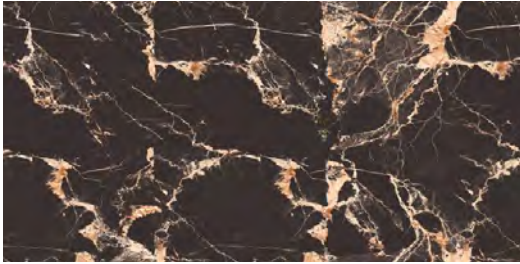

Light Gray Difalco/ Flat/ Matt/ 6 Faces

	S.q.m ² /Carton	S.q.m ² /Pallet	Weight / Carton	Gross Weight
12 mm	1.42 M ²	85 M ²	38 Kg	2280 Kg

60X120

Click here → AGHIGH.TILE.com/ **Difalco**

THE SEDUCTIVE APPEAL OF VALUABLE MATERIAL