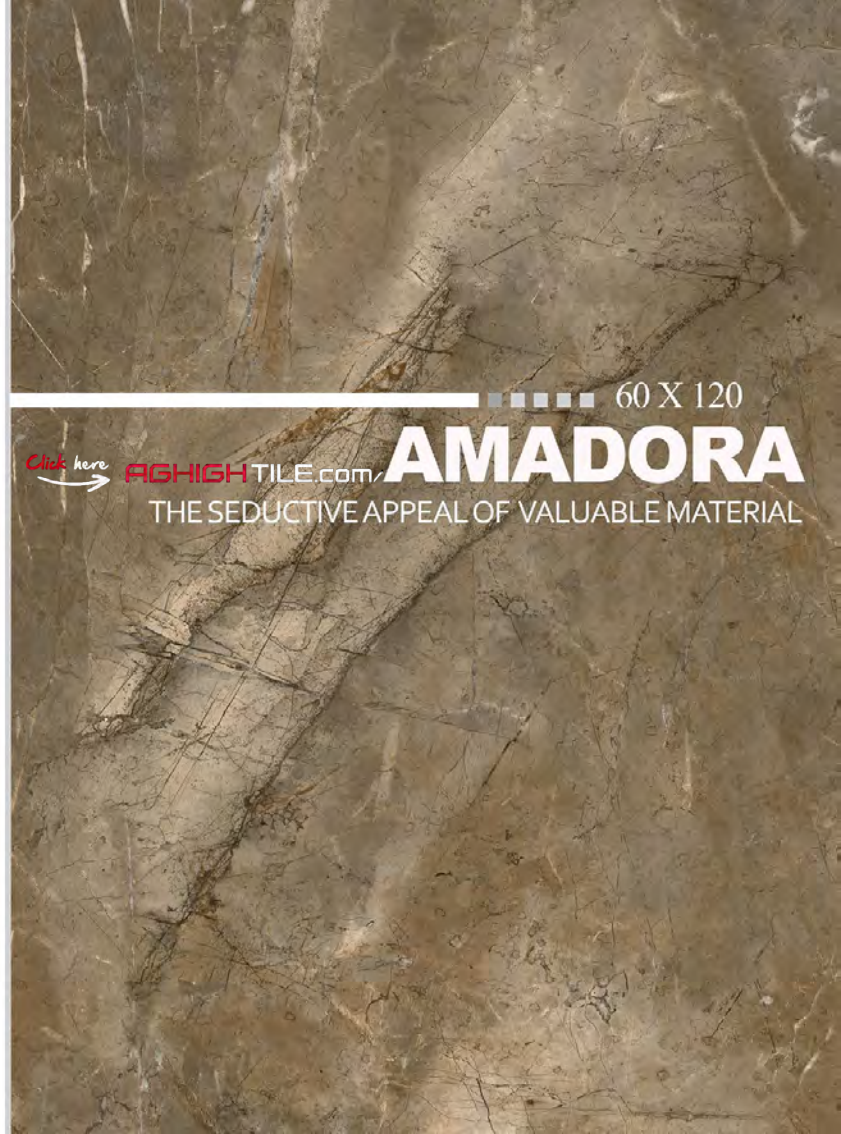

60 X 120

Click here

AGHIGHTILE.com/ **DOMO**
THE SEDUCTIVE APPEAL OF VALUABLE MATERIAL

Amadora/ Glossy/ Random/ 4 Faces

	S.q.m ² /Carton	S.q.m ² /Pallet	Weight / Carton	Gross Weight
12 mm	1.42 M ²	85 M ²	38 Kg	2280 Kg