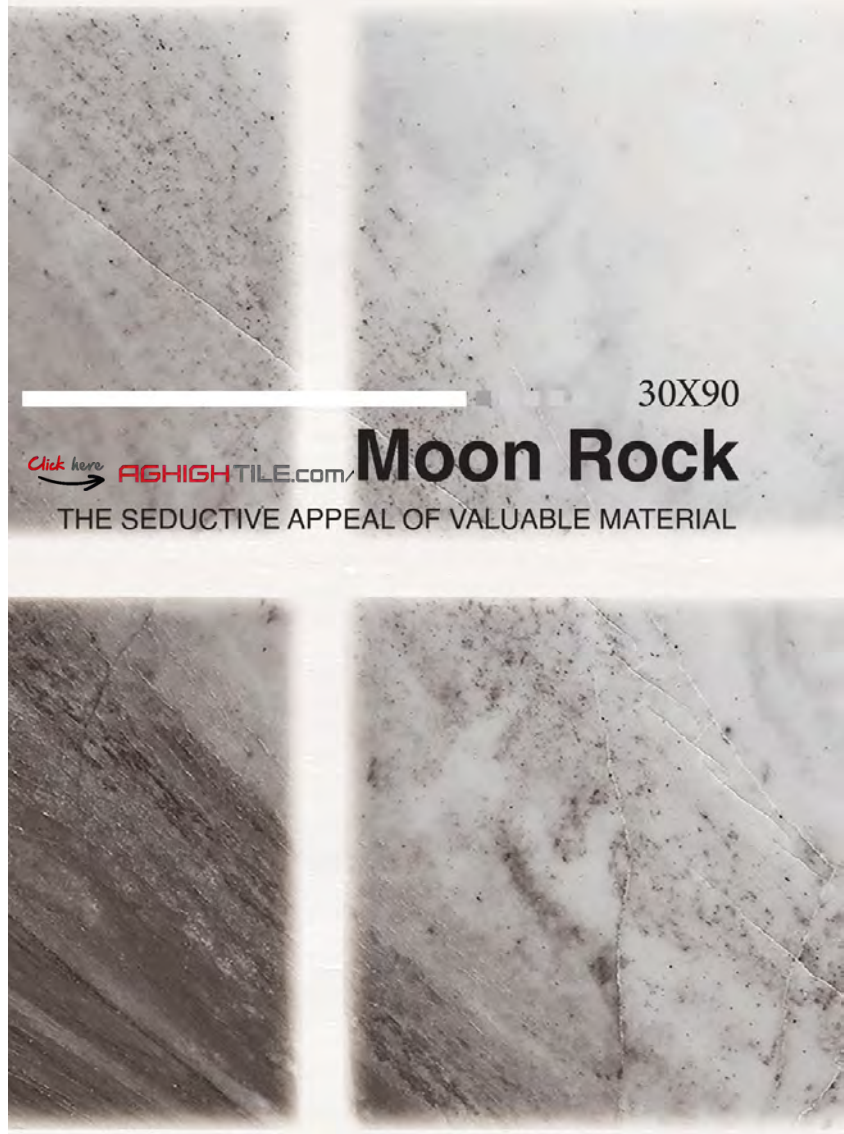

30X 90

Click here

AGHIGHTILE.com/

MILANO

THE SEDUCTIVE APPEAL OF VALUABLE MATERIAL

Moon Rock Decor/ Rustic/ Glossy/ 6 Faces

Moon Rock / Flat/ Glossy/ 6 Faces

	S.q.m ² /Carton	S.q.m ² /Pallet	Weight / Carton	Gross Weight
11 mm	1.35 M ²	86.4 M ²	27 Kg	1728 Kg