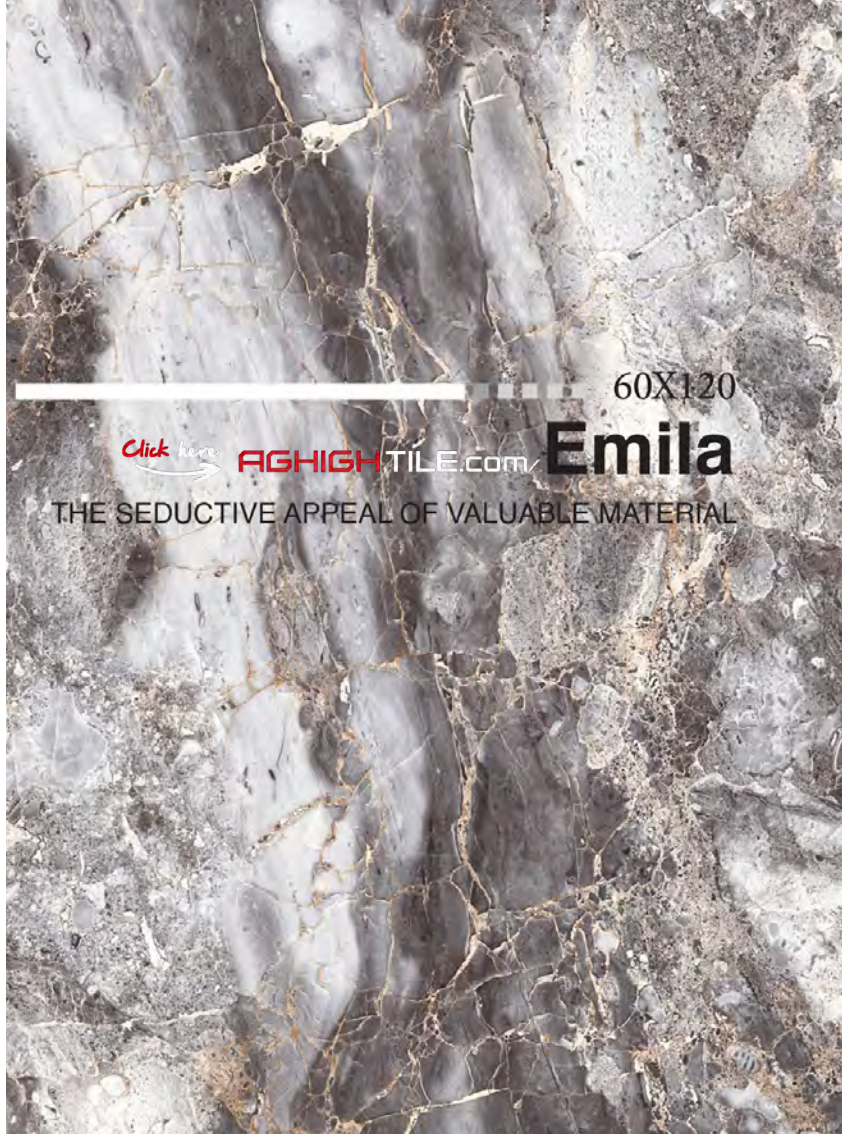

60X120

Click here →

AGHIGHTILE.com/

Dikenz

THE SEDUCTIVE APPEAL OF VALUABLE MATERIAL

Gray Emila/ Nano Polished/ 5 Faces

	S.q.m ² / Carton	S.q.m ² / Pallet	Weight / Carton	Gross Weight
12 mm	1.42 M ²	85 M ²	38 Kg	2280 Kg