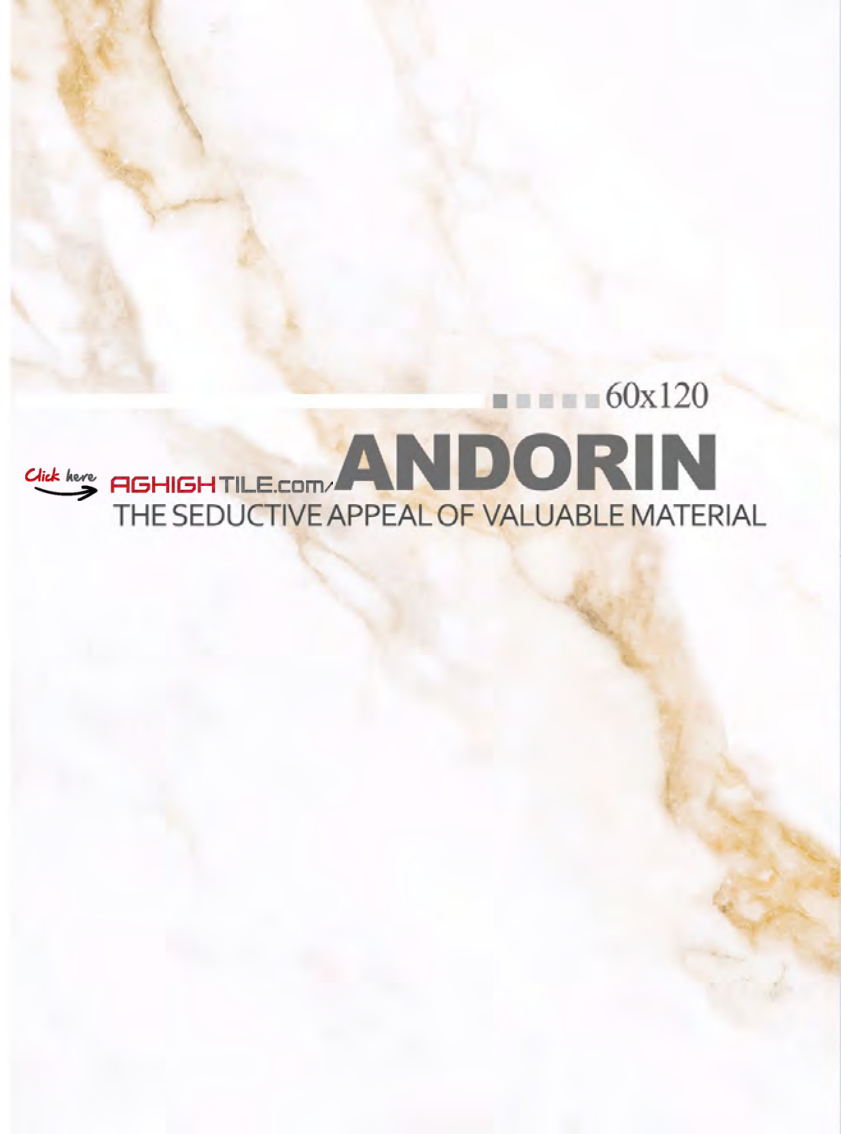

60x120

Click here

AGHIGHTILE.com/ **VIVALDI**
THE SEDUCTIVE APPEAL OF VALUABLE MATERIAL

Andorin/ Nano Polished/ Random/ 8 Faces

	S.q.m ² / Carton	S.q.m ² / Pallet	Weight / Carton	Gross Weight
12 mm	1.42 M ²	85 M ²	38 Kg	2280 Kg