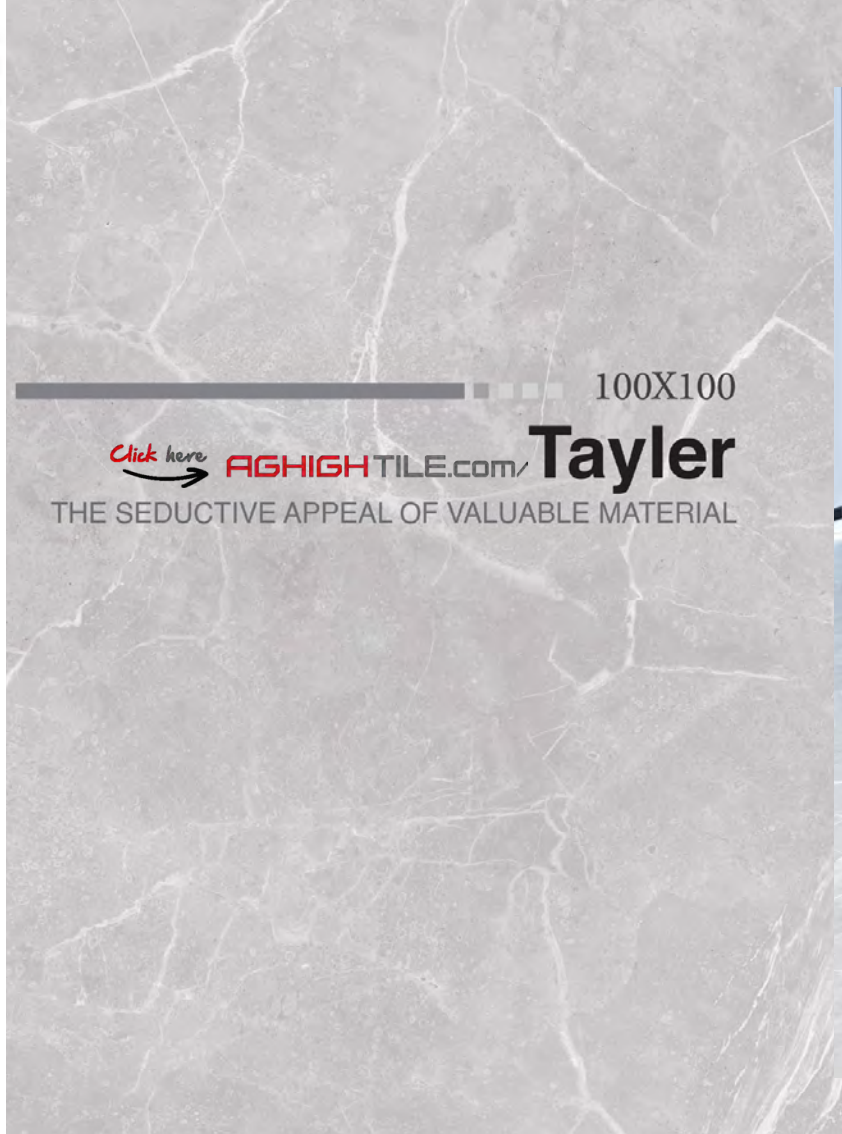

100X100

Click here →

AGHIGHTILE.com/

Selebon

THE SEDUCTIVE APPEAL OF VALUABLE MATERIAL

Gray Taylor/ Nano Polished/ 4 Faces

	S.q.m ² /Carton	S.q.m ² /Pallet	Weight / Carton	Gross Weight
12 mm	2 M ²	76 M ²	53 Kg	2000 Kgs